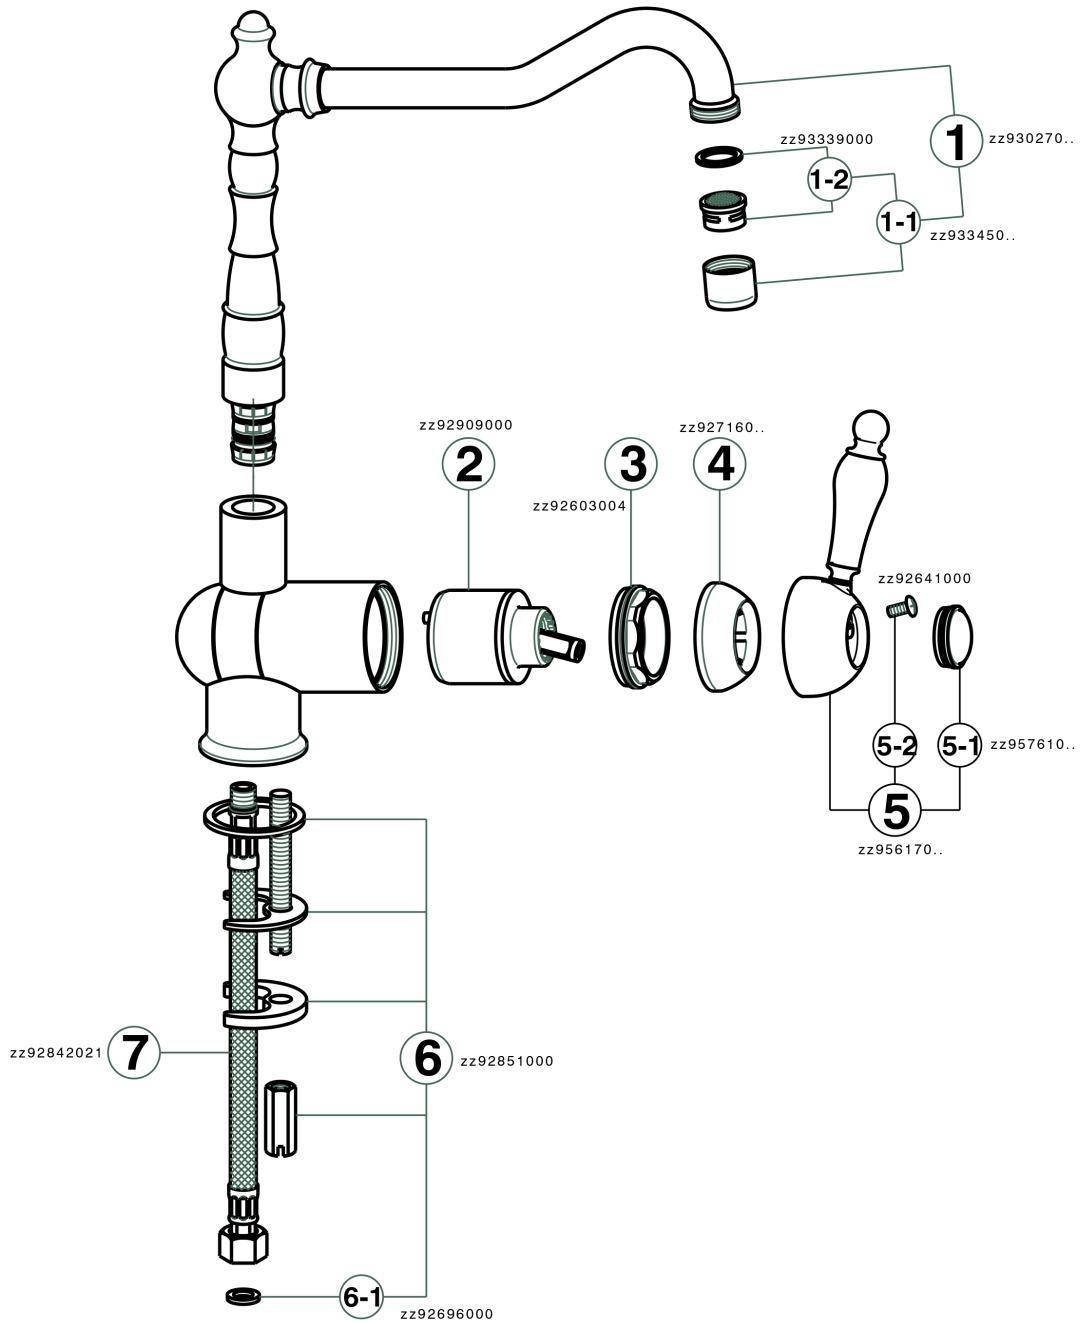

## Single lever sink mixer with reclined spout ARCANA EMPRESS\_EM001530

EM001530

<https://en.cisal.it/single-lever-sink-mixer-with-reclined-spout-arcana-empress-em001530>

2026-05-15