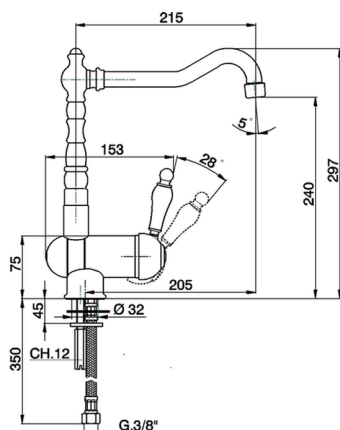

Single lever sink mixer with reclined spout **ARCANA EMPRESS_EM001530**

MODEL **EM001530**

Single lever sink mixer with reclined spout, swivel spout, G.3/8" stainless steel flexible hose

AVAILABLE FINISHINGS

-  **21** 21 Chrome
-  **24** 24 Gold
-  **26** 26 Old Copper
-  **27** 27 Old Bronze
-  **2A** 2A Satin Brushed Nickel
-  **74** 74 Chrome/Gold

CHARACTERISTICS

Cartridge Spare Parts **ZZ92909000**

43 mm Cartridge

Single lever sink mixer with reclined spout ARCANA EMPRESS_EM001530

EM001530

<https://en.cisal.it/single-lever-sink-mixer-with-reclined-spout-arcana-empress-em001530>

2026-06-13