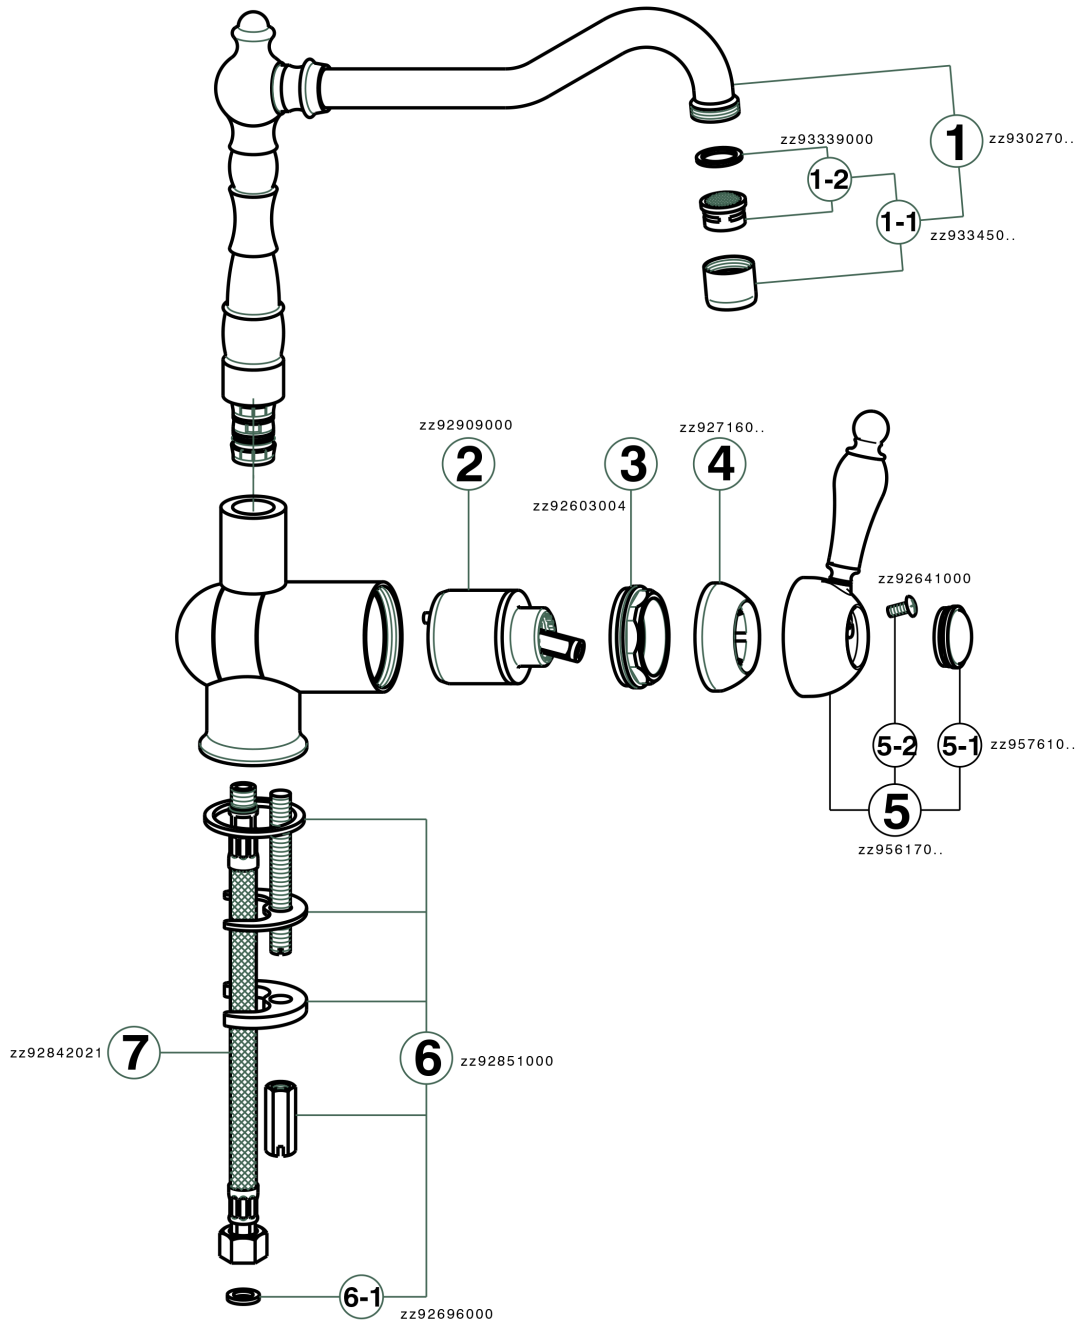

Single lever sink mixer with reclined spout **ARCANA EMPRESS_EM001530**

MODEL **EM001530**

Single lever sink mixer with reclined spout, swivel spout, G.3/8" stainless steel flexible hose

AVAILABLE FINISHINGS

-  **21** 21 Chrome
-  **24** 24 Gold
-  **26** 26 Old Copper
-  **27** 27 Old Bronze
-  **2A** 2A Satin Brushed Nickel
-  **74** 74 Chrome/Gold

CHARACTERISTICS

Cartridge Spare Parts **ZZ92909000**

43 mm Cartridge

Single lever sink mixer with reclined spout ARCANA EMPRESS_EM001530

EM001530

<https://en.cisal.it/single-lever-sink-mixer-with-reclined-spout-arcana-empress-em001530>

2026-06-13