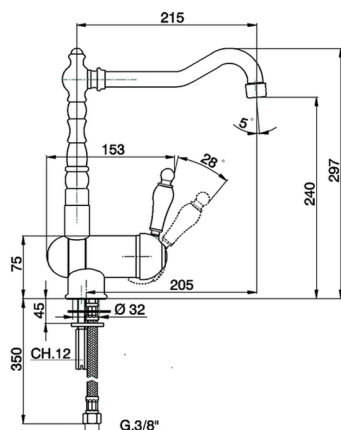

## Single lever sink mixer with reclined spout ARCANA EMPRESS\_EM001530

MODEL **EM001530**

Single lever sink mixer with reclined spout, swivel spout, G.3/8" stainless steel flexible hose

### CHARACTERISTICS

Cartridge Spare Parts **ZZ92909000**

**43 mm Cartridge**

## Single lever sink mixer with reclined spout ARCANA EMPRESS\_EM001530

EM001530

<https://en.cisal.it/single-lever-sink-mixer-with-reclined-spout-arcana-empress-em001530>

2026-04-04