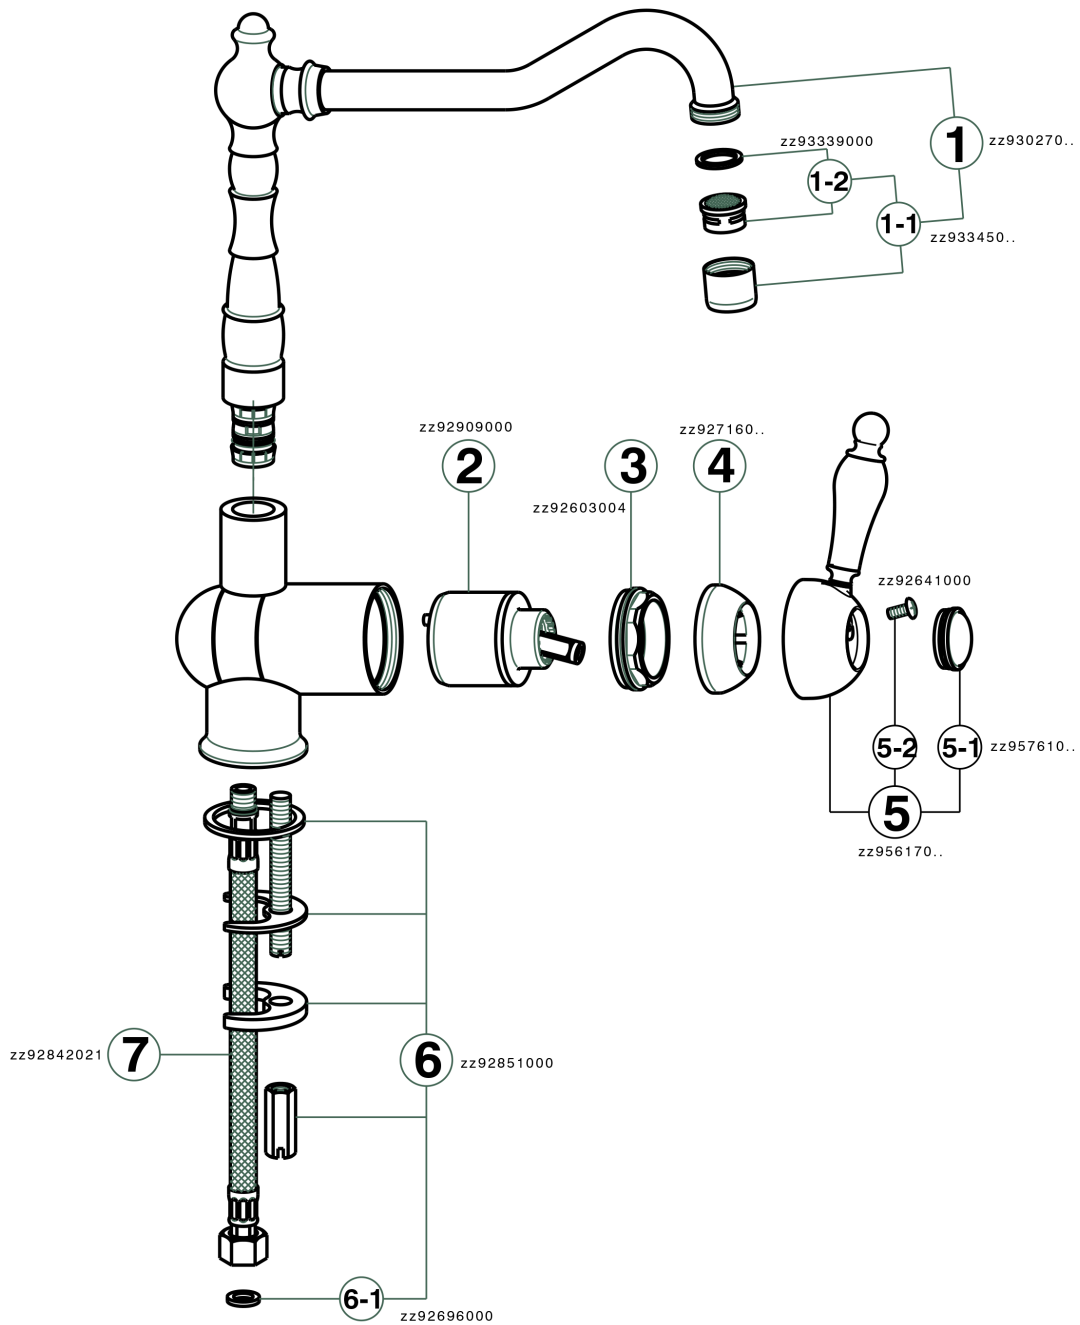

## Single lever sink mixer with reclined spout ARCANA EMPRESS\_EM001530

MODEL **EM001530**

Single lever sink mixer with reclined spout, swivel spout, G.3/8" stainless steel flexible hose

### AVAILABLE FINISHINGS

-  **21** 21 Chrome
-  **24** 24 Gold
-  **26** 26 Old Copper
-  **27** 27 Old Bronze
-  **2A** 2A Satin Brushed Nickel
-  **74** 74 Chrome/Gold

### CHARACTERISTICS

Cartridge Spare Parts **ZZ92909000**

**43 mm Cartridge**

## Single lever sink mixer with reclined spout ARCANA EMPRESS\_EM001530

EM001530

<https://en.cisal.it/single-lever-sink-mixer-with-reclined-spout-arcana-empress-em001530>

2026-04-04