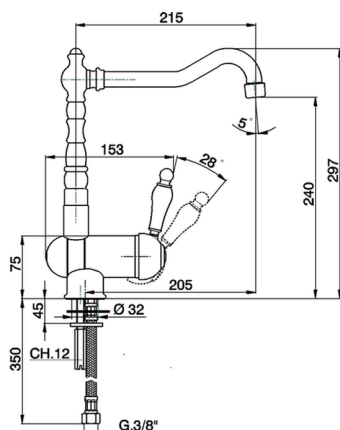

Single lever sink mixer with reclined spout ARCANA EMPRESS_EM001530

MODEL **EM001530**

Single lever sink mixer with reclined spout, swivel spout, G.3/8" stainless steel flexible hose

AVAILABLE FINISHINGS

-  **21** 21 Chrome
-  **24** 24 Gold
-  **26** 26 Old Copper
-  **27** 27 Old Bronze
-  **2A** 2A Satin Brushed Nickel
-  **74** 74 Chrome/Gold

CHARACTERISTICS

Cartridge Spare Parts **ZZ92909000**

43 mm Cartridge

Single lever sink mixer with reclined spout ARCANA EMPRESS_EM001530

EM001530

<https://en.cisal.it/single-lever-sink-mixer-with-reclined-spout-arcana-empress-em001530>

2026-04-24