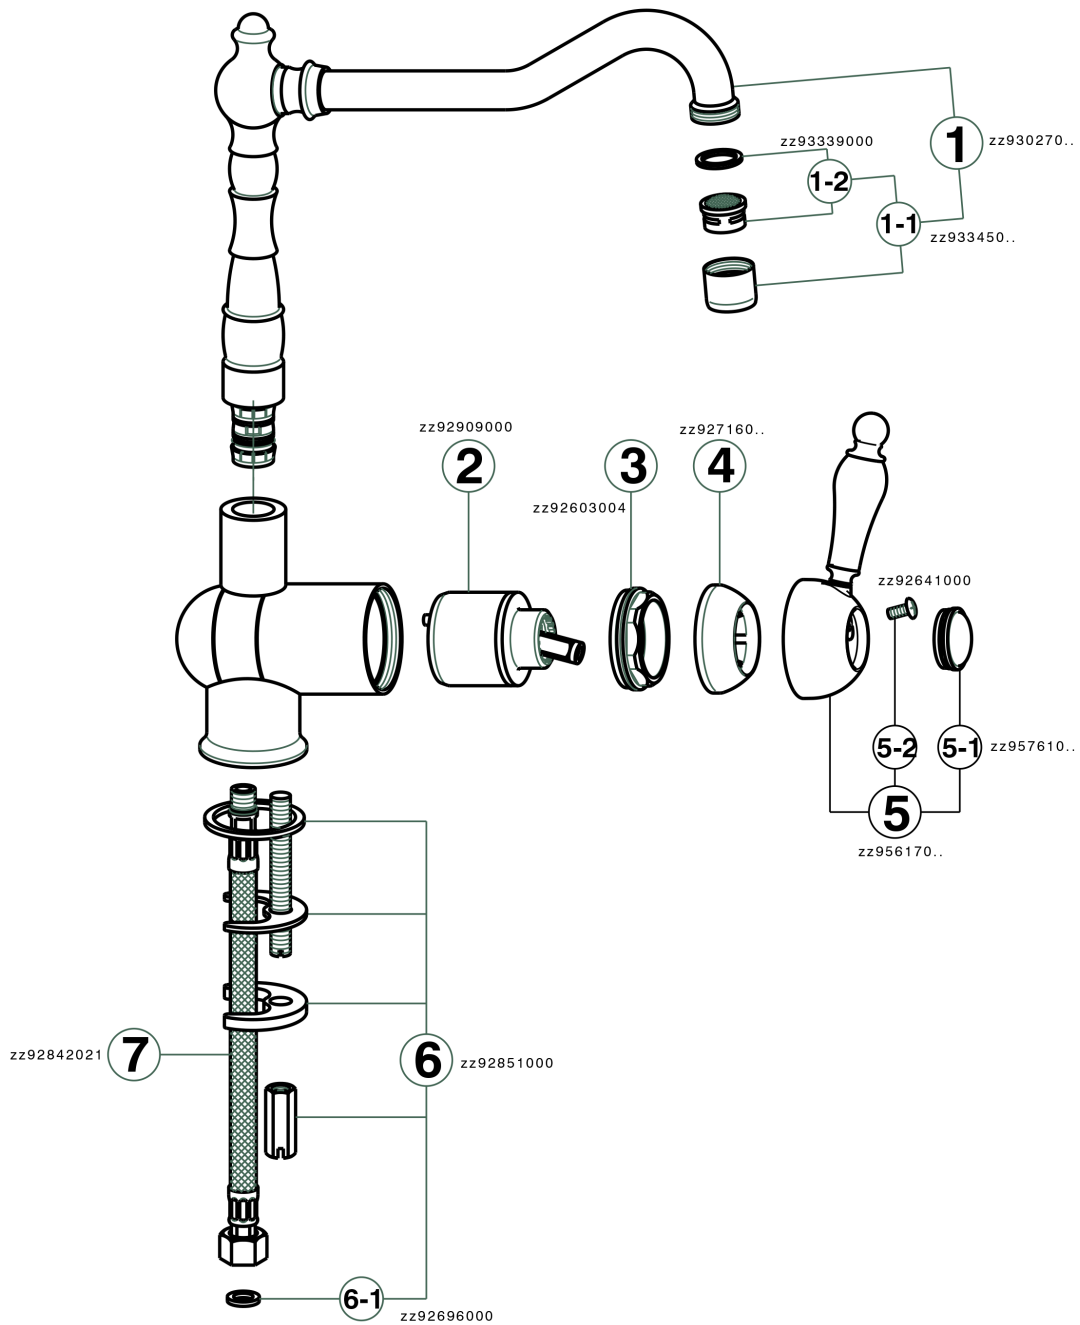

Single lever sink mixer with reclined spout ARCANA EMPRESS_EM001530

MODEL **EM001530**

Single lever sink mixer with reclined spout, swivel spout, G.3/8" stainless steel flexible hose

AVAILABLE FINISHINGS

-  **21** 21 Chrome
-  **24** 24 Gold
-  **26** 26 Old Copper
-  **27** 27 Old Bronze
-  **2A** 2A Satin Brushed Nickel
-  **74** 74 Chrome/Gold

CHARACTERISTICS

Cartridge Spare Parts **ZZ92909000**

43 mm Cartridge

Single lever sink mixer with reclined spout ARCANA EMPRESS_EM001530

EM001530

<https://en.cisal.it/single-lever-sink-mixer-with-reclined-spout-arcana-empress-em001530>

2026-04-24