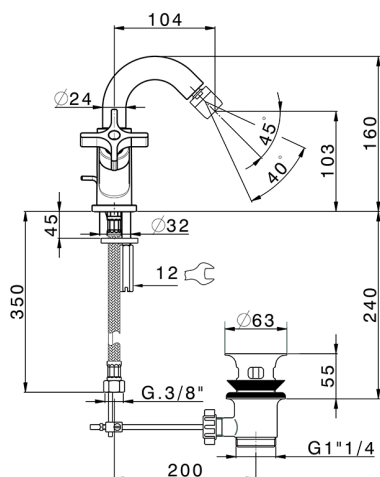

Bidet mixer GRACE_GS000550

MODEL **GS000550**

Bidet mixer, with automatic 1"1/4 automatic pop-up waste, G.3/8" stainless steel flexible hoses

AVAILABLE FINISHINGS

-  **21** 21 Chrome
-  **2F** 2F Brushed Nickel
-  **2W** 2W Brushed Gold
-  **5H** 5H Dark Brass Brushed
-  **5L** 5L Brushed Black Titanium
-  **6T** 6T Chrome/Matt Black