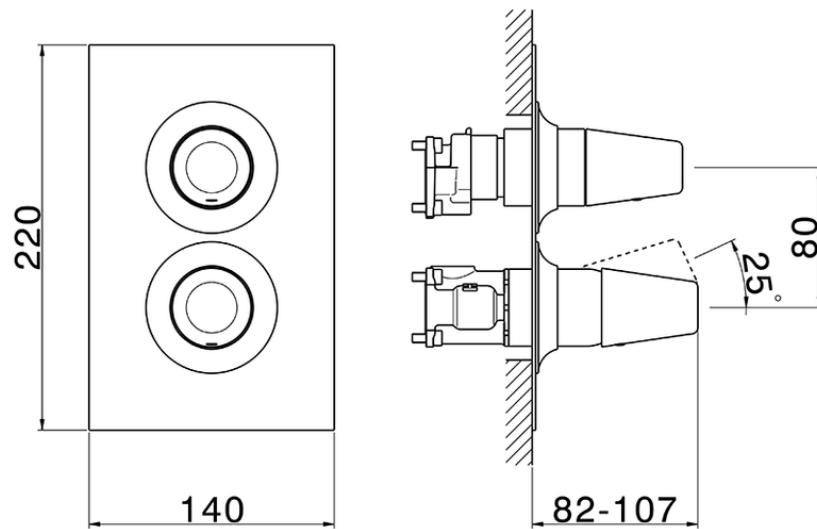

Exposed part for Single Lever One Box Valve VITA_VI0BM030

VI0BM030

<https://en.cisal.it/exposed-part-for-single-lever-one-box-valve-vita-vi0bm030>

ZA00B031

<https://en.cisal.it/one-box-universal-concealed-part-one-box-za00b031>