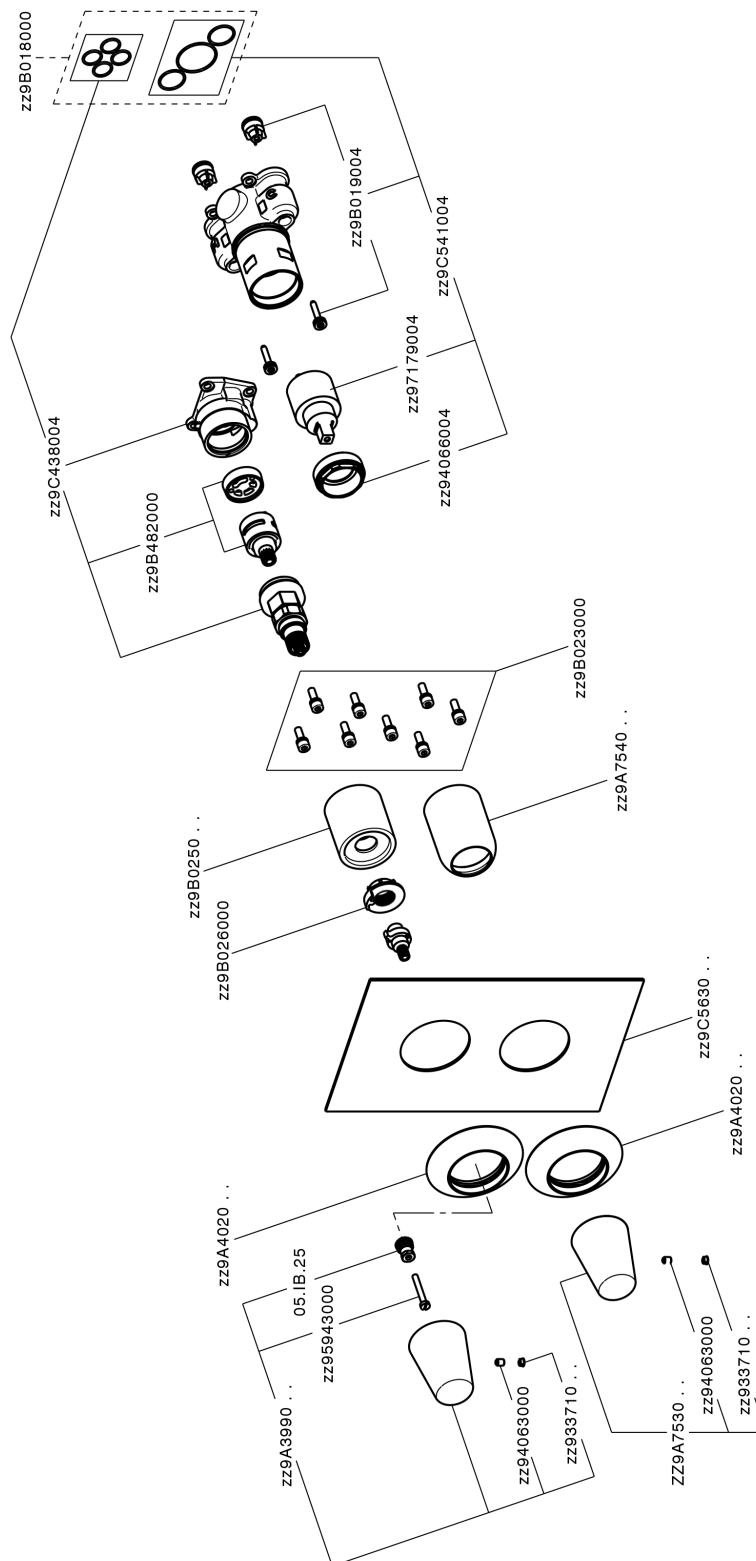

## Exposed part for Single Lever One Box Valve VITA\_VI0BM030

VI0BM030

<https://en.cisal.it/exposed-part-for-single-lever-one-box-valve-vita-vi0bm030>

## One Box Universal Concealed Part ONE BOX\_ZA00B031

ZA00B031

<https://en.cisal.it/one-box-universal-concealed-part-one-box-za00b031>