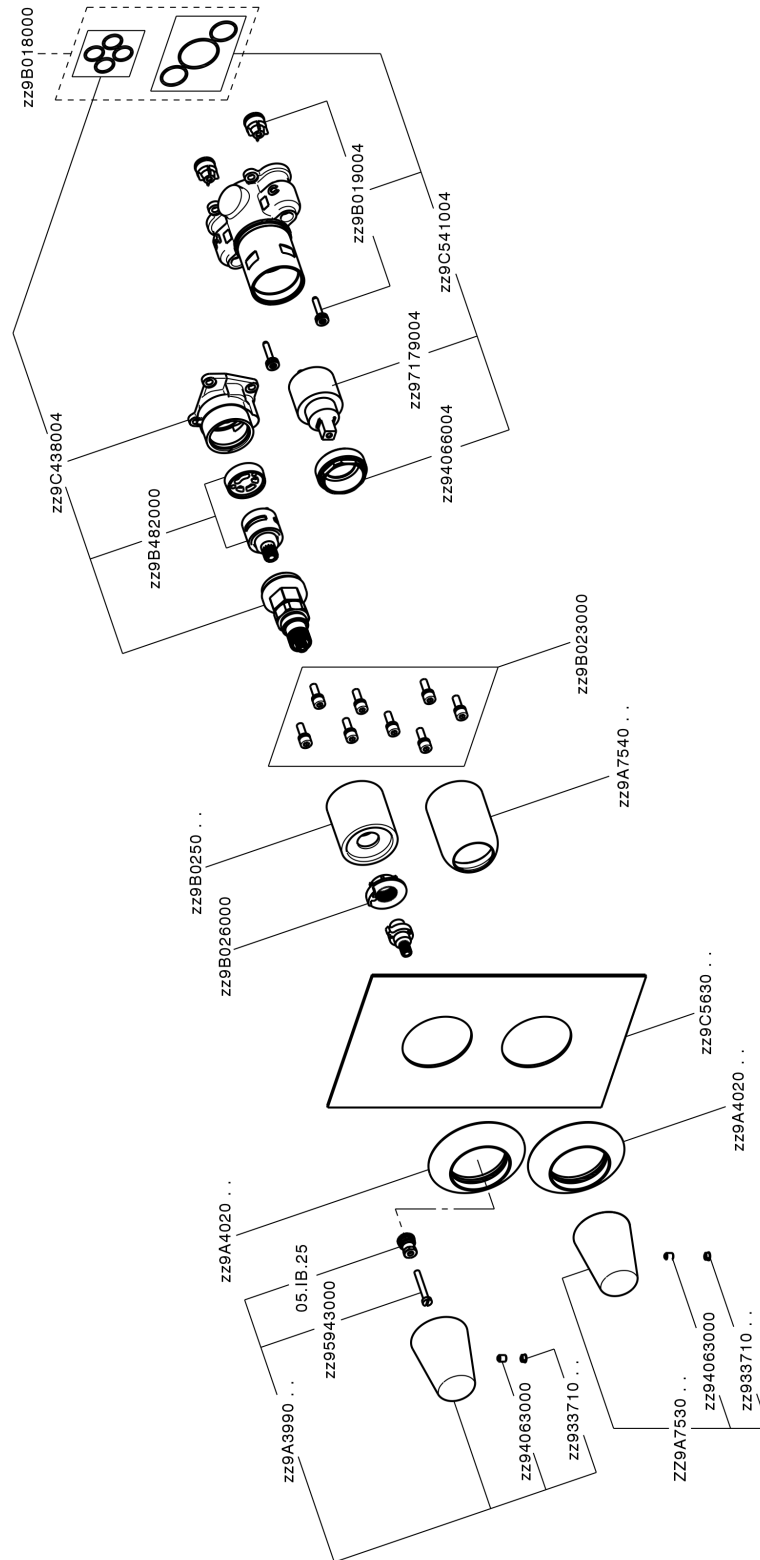

## Exposed part for Single Lever One Box Valve VITA\_VI0BM030

VI0BM030

<https://en.cisal.it/exposed-part-for-single-lever-one-box-valve-vita-vi0bm030>

## One Box Universal Concealed Part ONE BOX\_ZA00B031

ZA00B031

<https://en.cisal.it/one-box-universal-concealed-part-one-box-za00b031>