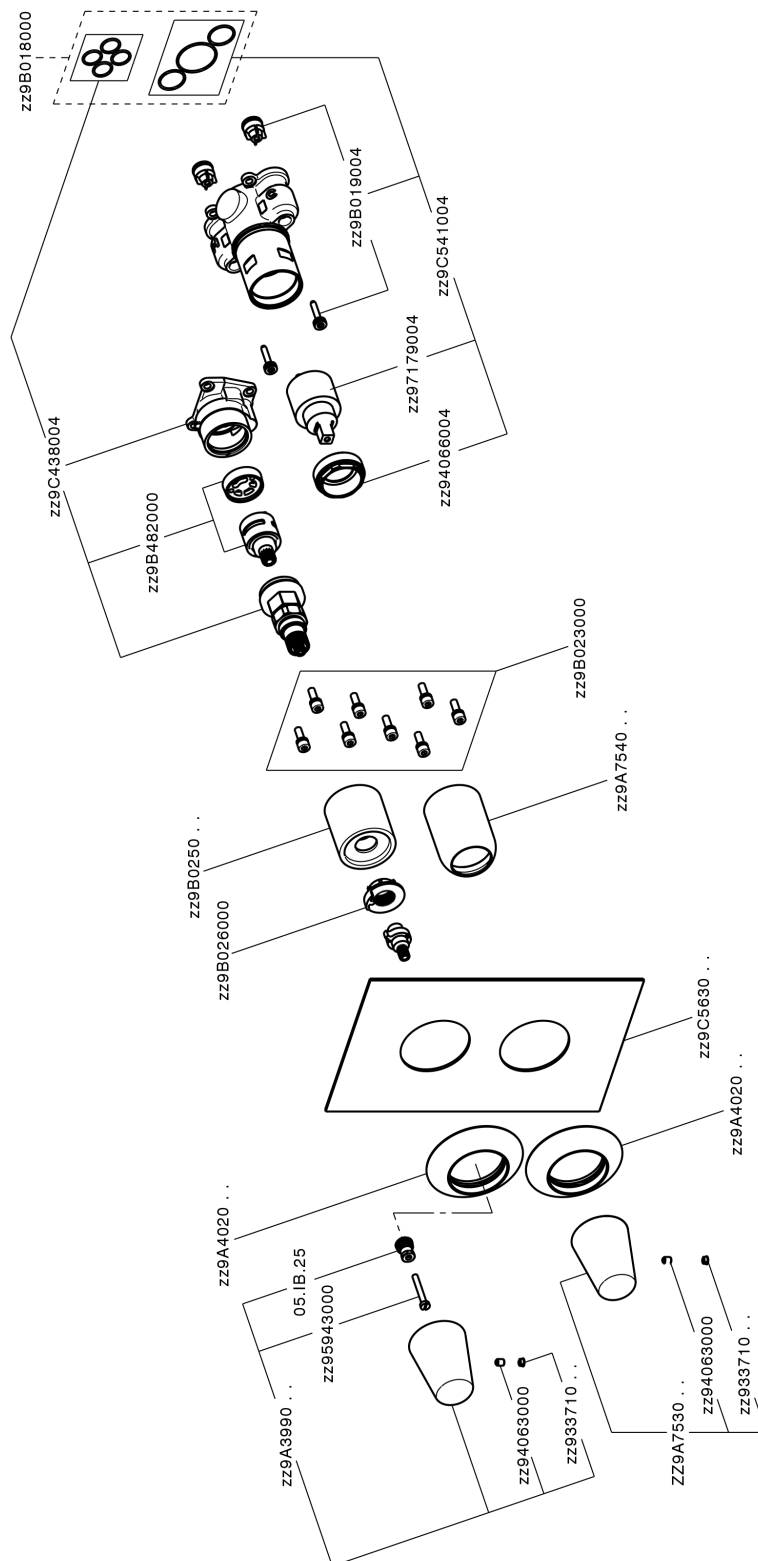

Exposed part for Single Lever One Box Valve VITA_VI0BM030

MODEL **VI0BM030**

Exposed part for Single Lever One Box Valve, with 2-3 outlet diverter, Minimum depth of installation: 67 mm, without concealed part, for items ZA00B030-ZA00B031

AVAILABLE FINISHINGS

-  **21** 21 Chrome
-  **2Q** 2Q Black Titanium
-  **40** 40 Matt Black
-  **4Q** 4Q Matt White

CHARACTERISTICS

Cartridge Spare Parts **ZZ97179000**

35 mm Cartridge

Installation **Concealed**

Required concealed parts **ZA00B031**

ZA00B030

Exposed part for Single Lever One Box Valve VITA_VI0BM030

VI0BM030

<https://en.cisal.it/exposed-part-for-single-lever-one-box-valve-vita-vi0bm030>

One Box Universal Concealed Part ONE BOX_ZA00B031

MODEL **ZA00B031**

One Box Universal Concealed Part, for 1, 2 or 3 outlet thermostatic or single lever, without trim kit, with noise reducers, with sealing gasket

AVAILABLE FINISHINGS

 **04** 04 Without finishing