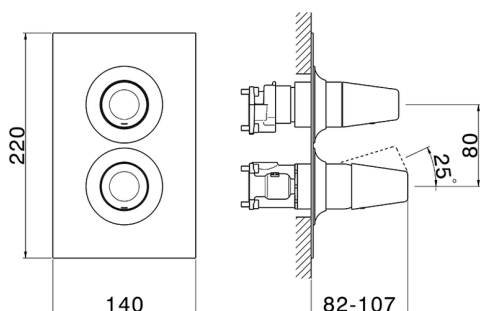

Exposed part for Single Lever One Box Valve VITA_VI0BM030

MODEL **VI0BM030**

Exposed part for Single Lever One Box Valve, with 2-3 outlet diverter, Minimum depth of installation: 67 mm, without concealed part, for items ZA00B030-ZA00B031

AVAILABLE FINISHINGS

-  **21** 21 Chrome
-  **2Q** 2Q Black Titanium
-  **40** 40 Matt Black
-  **4Q** 4Q Matt White

CHARACTERISTICS

Cartridge Spare Parts **ZZ97179000**

35 mm Cartridge

Installation **Concealed**