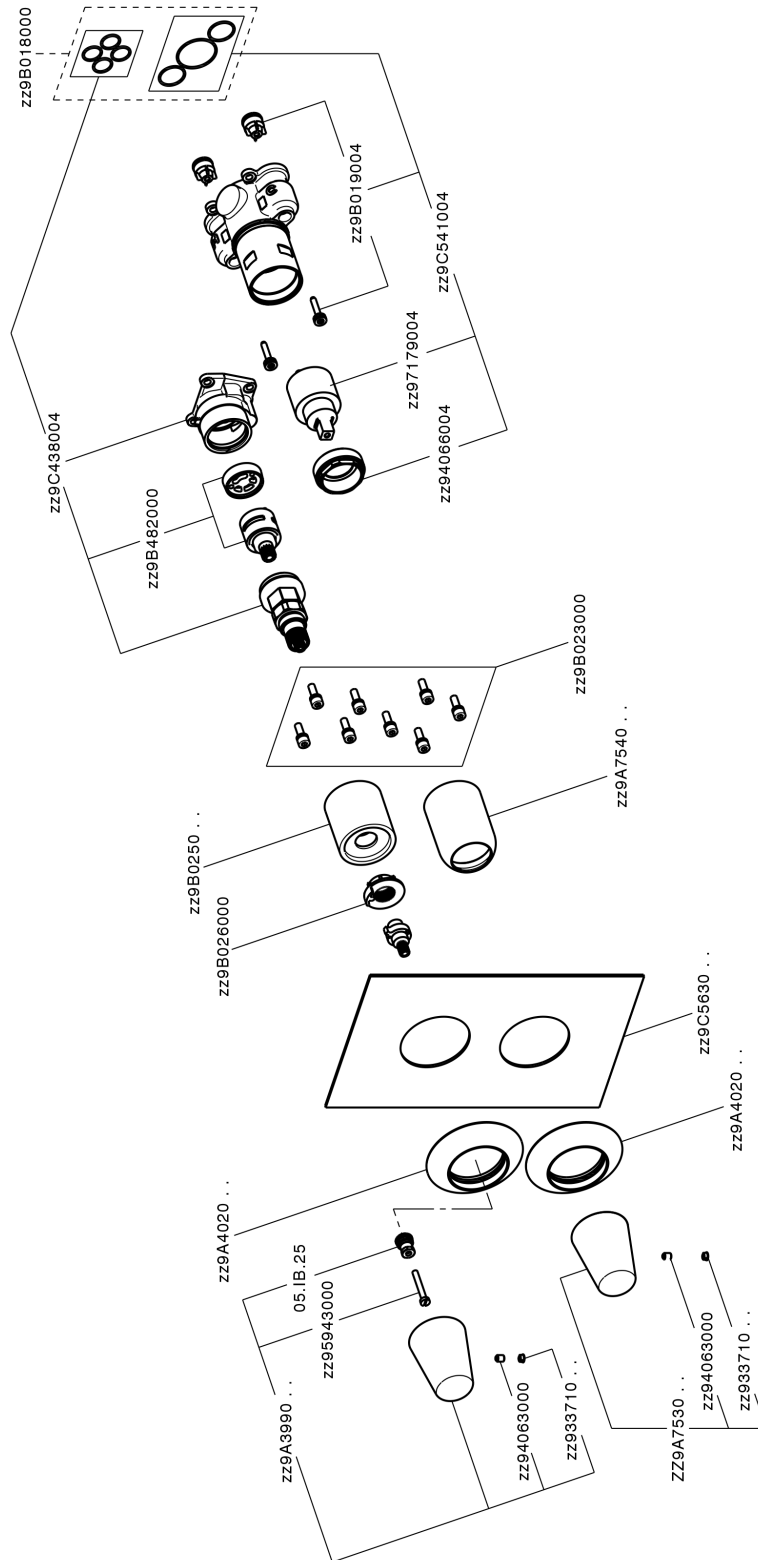

Exposed part for Single Lever One Box Valve VITA_VI0BM030

MODEL **VI0BM030**

Exposed part for Single Lever One Box Valve, with 2-3 outlet diverter, Minimum depth of installation: 67 mm, without concealed part, for items ZA00B030-ZA00B031

AVAILABLE FINISHINGS

-  **21** 21 Chrome
-  **2Q** 2Q Black Titanium
-  **40** 40 Matt Black
-  **4Q** 4Q Matt White

CHARACTERISTICS

Cartridge Spare Parts **ZZ97179000**

35 mm Cartridge

Installation **Concealed**

Required concealed parts **ZA00B031**

ZA00B030

Exposed part for Single Lever One Box Valve VITA_VI0BM030

VI0BM030

<https://en.cisal.it/exposed-part-for-single-lever-one-box-valve-vita-vi0bm030>

One Box Universal Concealed Part ONE BOX_ZA00B031

MODEL **ZA00B031**

One Box Universal Concealed Part, for 1, 2 or 3 outlet thermostatic or single lever, without trim kit, with noise reducers, with sealing gasket

AVAILABLE FINISHINGS

 **04** 04 Without finishing