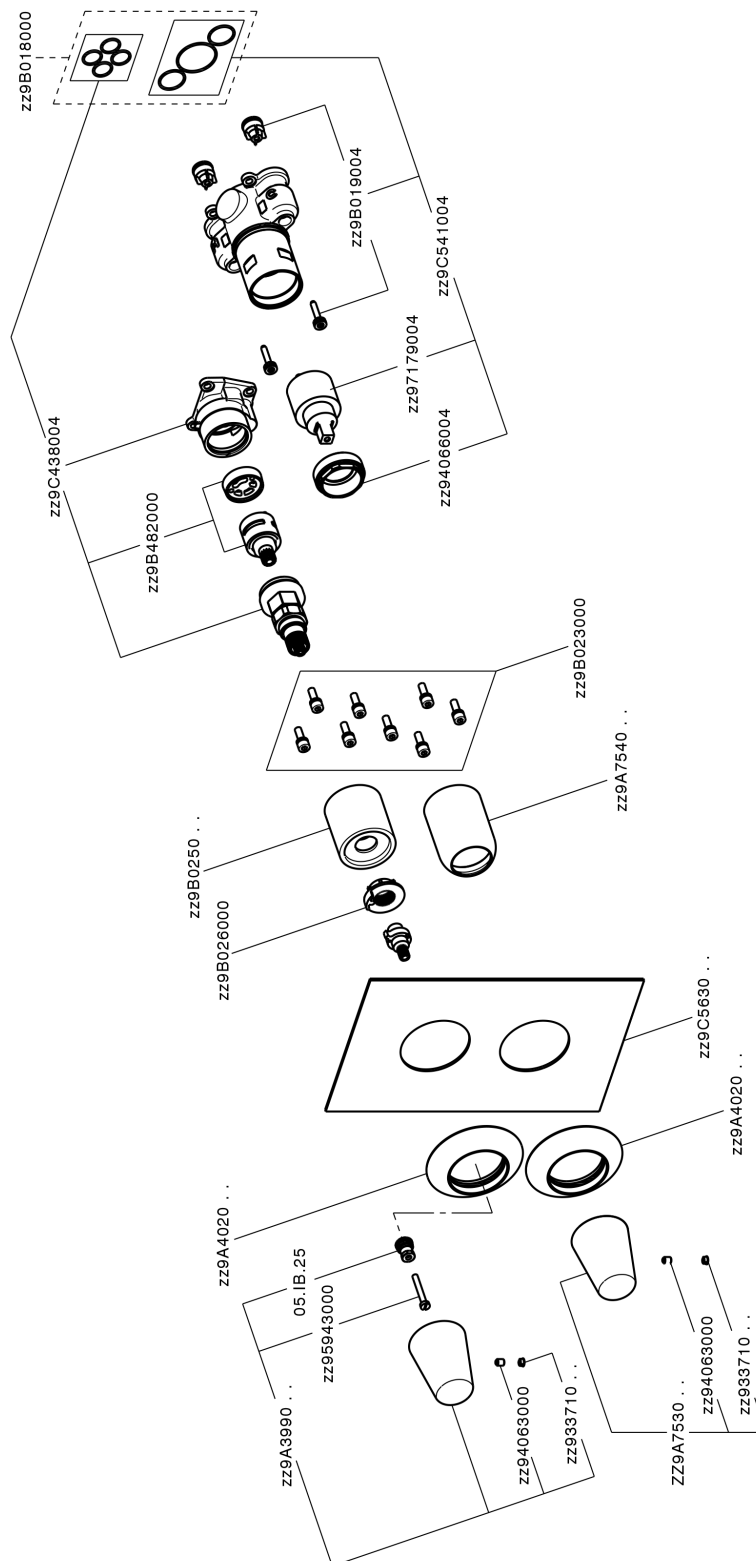

Exposed part for Single Lever One Box Valve VITA_VI0BM030

MODEL **VI0BM030**

Exposed part for Single Lever One Box Valve, with 2-3 outlet diverter, Minimum depth of installation: 67 mm, without concealed part, for items ZA00B030-ZA00B031

AVAILABLE FINISHINGS

-  **21** 21 Chrome
-  **2Q** 2Q Black Titanium
-  **40** 40 Matt Black
-  **4Q** 4Q Matt White

CHARACTERISTICS

Cartridge Spare Parts **ZZ97179000**

35 mm Cartridge

Installation **Concealed**

Required concealed parts **ZA00B031**

ZA00B030

Exposed part for Single Lever One Box Valve VITA_VI0BM030

VI0BM030

<https://en.cisal.it/exposed-part-for-single-lever-one-box-valve-vita-vi0bm030>

One Box Universal Concealed Part ONE BOX_ZA00B031

MODEL **ZA00B031**

One Box Universal Concealed Part, for 1, 2 or 3 outlet thermostatic or single lever, without trim kit, with noise reducers, with sealing gasket

AVAILABLE FINISHINGS

 **04** 04 Without finishing