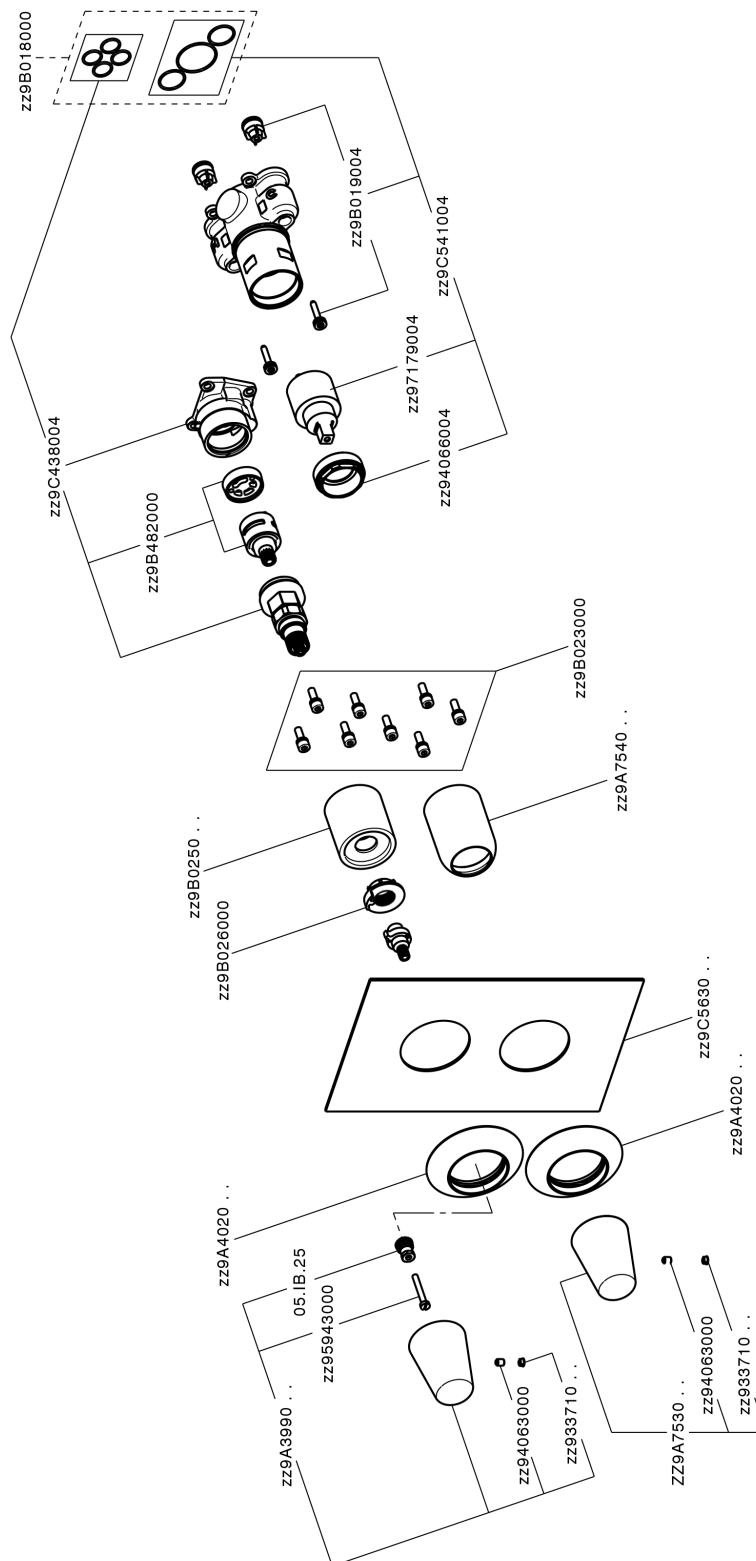

Exposed part for Single Lever One Box Valve VITA_VI0BM030

VI0BM030

<https://en.cisal.it/exposed-part-for-single-lever-one-box-valve-vita-vi0bm030>

One Box Universal Concealed Part ONE BOX_ZA00B031

ZA00B031

<https://en.cisal.it/one-box-universal-concealed-part-one-box-za00b031>

One Box Universal Concealed Part ONE BOX_ZA00B030

ZA00B030

<https://en.cisal.it/one-box-universal-concealed-part-one-box-za00b030>

2026-06-04