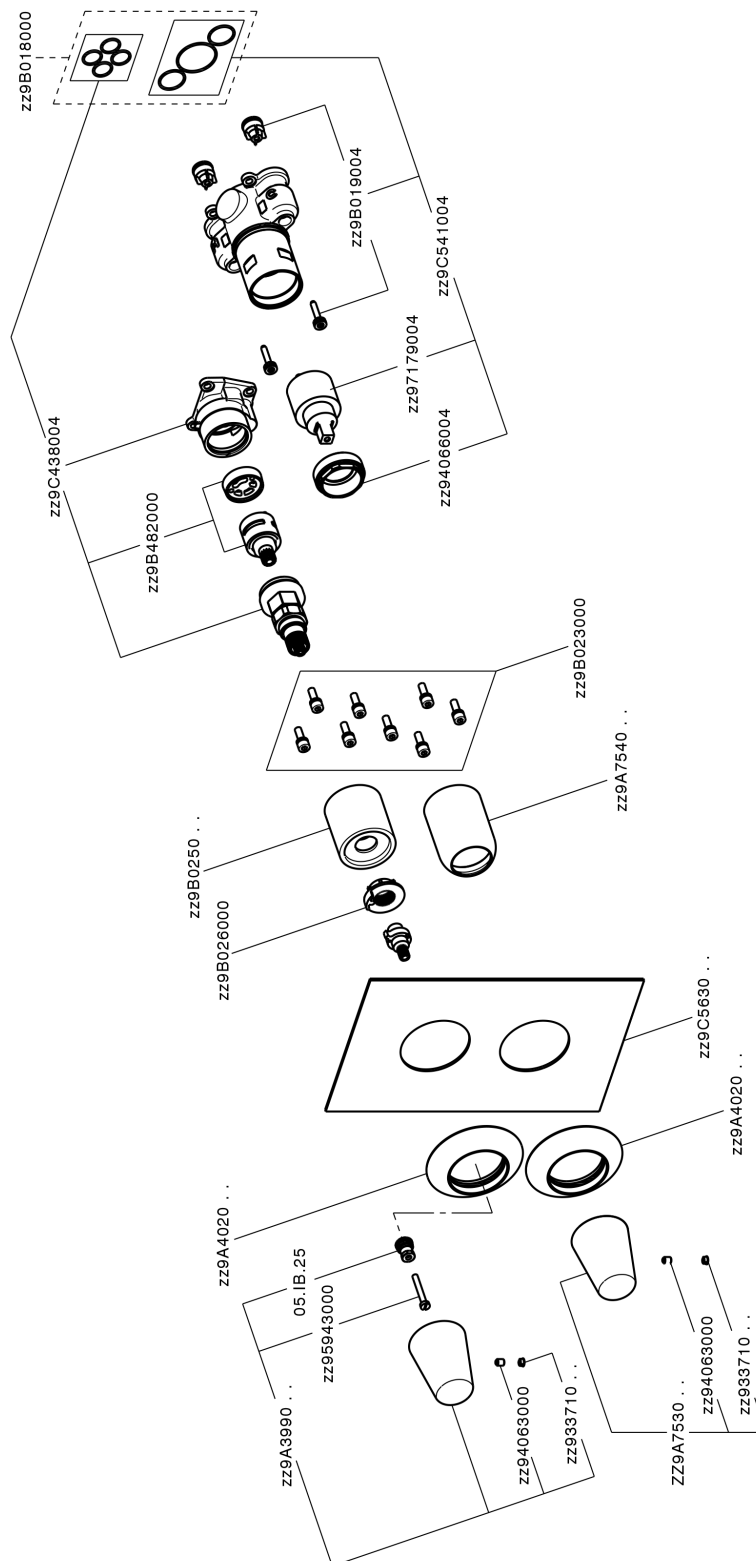

## Exposed part for Single Lever One Box Valve VITA\_VI0BM030

MODEL **VI0BM030**

Exposed part for Single Lever One Box Valve, with 2-3 outlet diverter, Minimum depth of installation: 67 mm, without concealed part, for items ZA00B030-ZA00B031

### CHARACTERISTICS

Cartridge Spare Parts **ZZ97179000**

**35 mm Cartridge**

Installation **Concealed**

Required concealed parts **ZA00B031**

**ZA00B030**

## Exposed part for Single Lever One Box Valve VITA\_VI0BM030

VI0BM030

<https://en.cisal.it/exposed-part-for-single-lever-one-box-valve-vita-vi0bm030>

## One Box Universal Concealed Part ONE BOX\_ZA00B031

MODEL **ZA00B031**

One Box Universal Concealed Part, for 1, 2 or 3 outlet thermostatic or single lever, without trim kit, with noise reducers, with sealing gasket