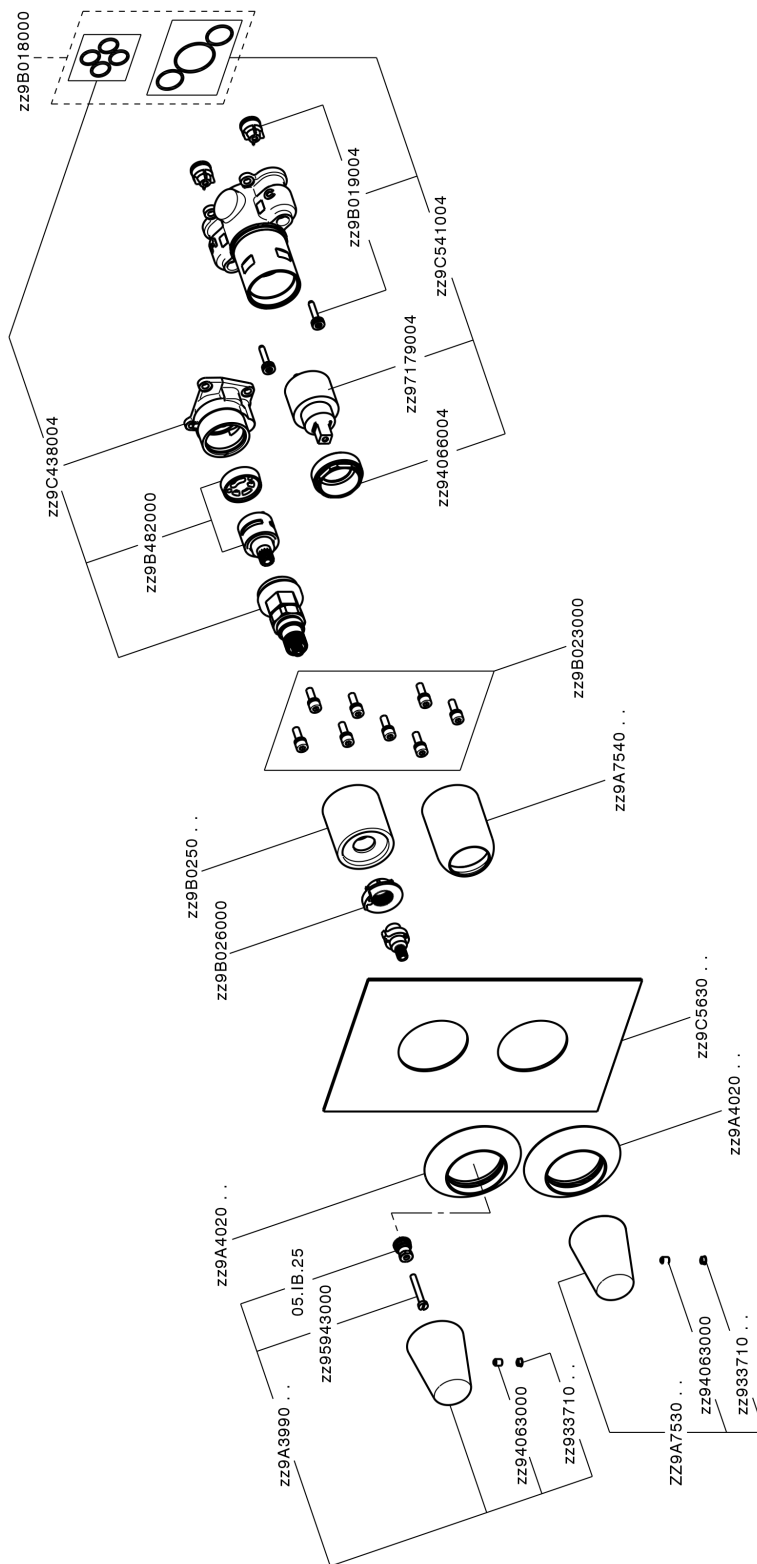

## Exposed part for Single Lever One Box Valve VITA\_VI0BM030

VI0BM030

<https://en.cisal.it/exposed-part-for-single-lever-one-box-valve-vita-vi0bm030>

## One Box Universal Concealed Part ONE BOX\_ZA00B031

ZA00B031

<https://en.cisal.it/one-box-universal-concealed-part-one-box-za00b031>