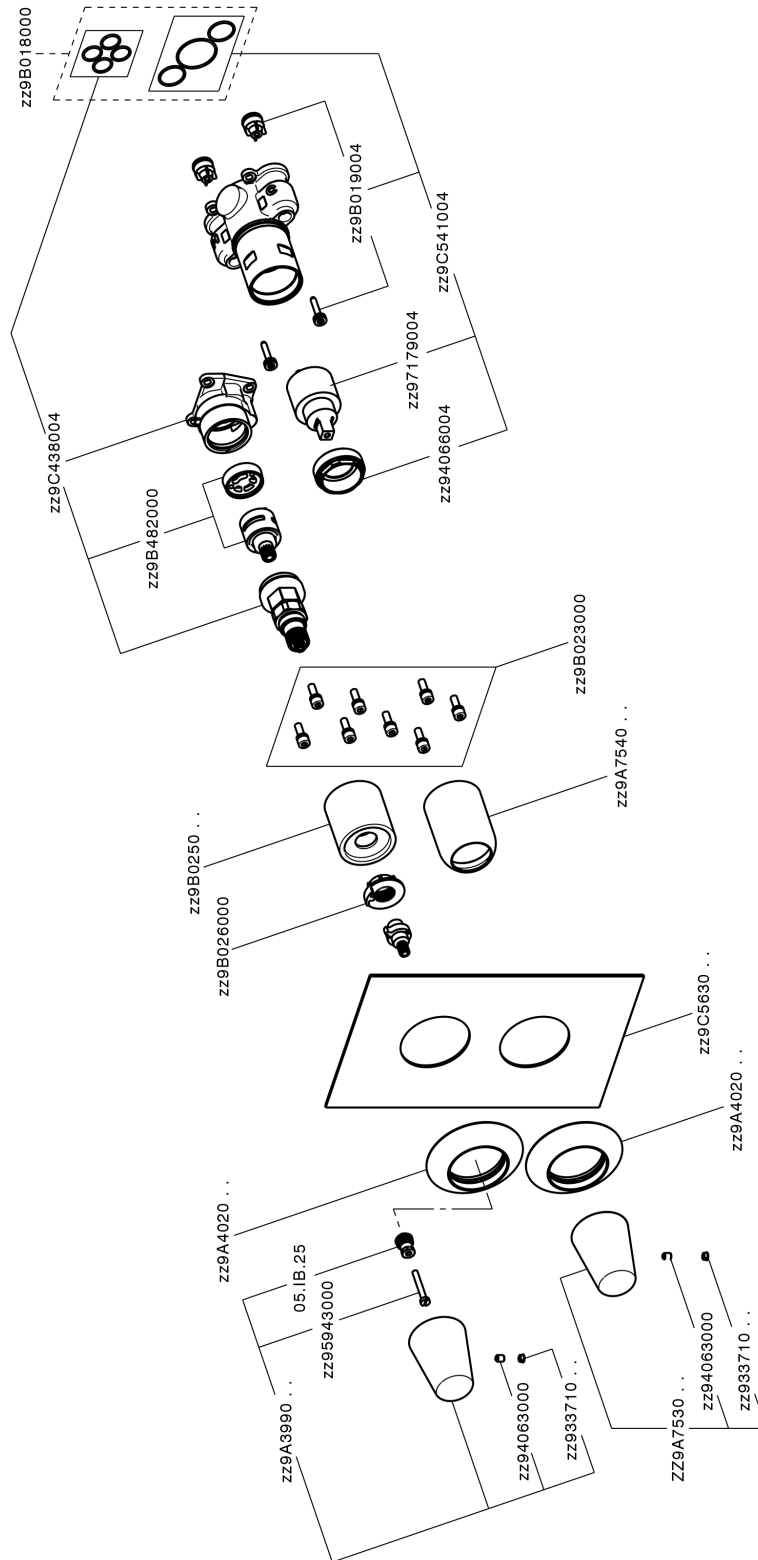

Exposed part for Single Lever One Box Valve VITA_VI0BM030

VI0BM030

<https://en.cisal.it/exposed-part-for-single-lever-one-box-valve-vita-vi0bm030>

One Box Universal Concealed Part ONE BOX_ZA00B031

ZA00B031

<https://en.cisal.it/one-box-universal-concealed-part-one-box-za00b031>

One Box Universal Concealed Part ONE BOX_ZA00B030

ZA00B030

<https://en.cisal.it/one-box-universal-concealed-part-one-box-za00b030>

2026-04-24