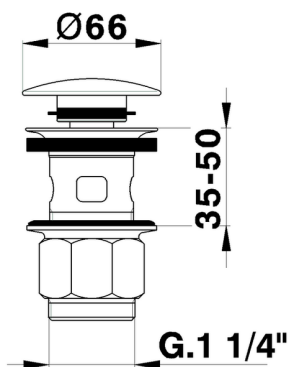

1"1/4 click clack drain for basin mixer COMPONENTS_ZA001620

MODEL **ZA001620**

1"1/4 click clack drain for basin mixer, for overflow bath drain system

AVAILABLE FINISHINGS

-  **21** 21 Chrome
-  **24** 24 Gold
-  **26** 26 Old Copper
-  **27** 27 Old Bronze
-  **2A** 2A Satin Brushed Nickel
-  **2P** 2P Rose Gold
-  **40** 40 Matt Black
-  **4Q** 4Q Matt White