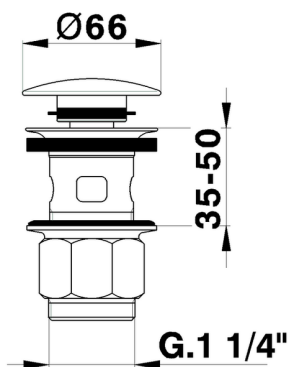

CHARACTERISTICS

2024-10-18