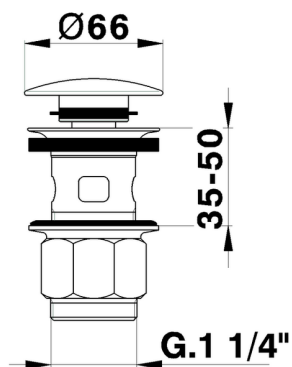

1"1/4 click clack drain for basin mixer COMPONENTS_ZA001620

MODEL **ZA001620**

1"1/4 click clack drain for basin mixer, for overflow bath drain system

AVAILABLE FINISHINGS

-  **21** 21 Chrome
-  **24** 24 Gold
-  **26** 26 Old Copper
-  **27** 27 Old Bronze
-  **2A** 2A Satin Brushed Nickel
-  **2P** 2P Rose Gold
-  **40** 40 Matt Black
-  **4Q** 4Q Matt White