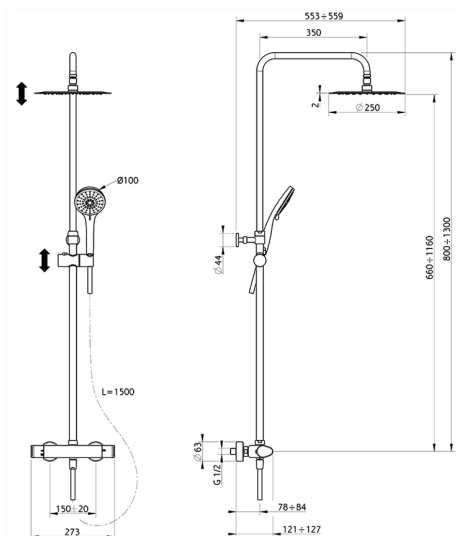

2-functions Thermostatic shower set SHOWER COLUMNS_A3C82080

MODEL **A3C82080**

2-functions Thermostatic shower set, 2 outlet devia stop, adjustable riser column, sliding handshower holder, 100 mm ABS 3 sprays handshower, D.250 mm INOX round showerhead, 150 cm smooth SILVERFLEX Flexible Hose

AVAILABLE FINISHINGS

CHARACTERISTICS

Cartridge Spare Parts **22.04A.AR - ZZ97279004**

Argo 2 (long filter) Thermostatic Valve

DeviaStop

The Cisal Devia Stop technology allows to adjust the water flow and to direct it to the selected output point (overhead soaker, hand shower, etc).