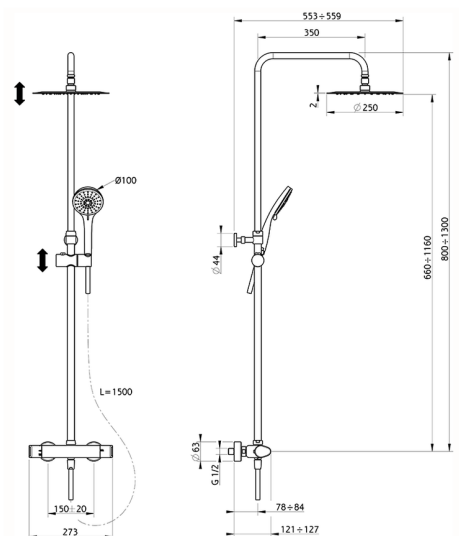

2-functions Thermostatic shower set SHOWER COLUMNS_A3C82080

MODEL **A3C82080**

2-functions Thermostatic shower set, 2 outlet devia stop, adjustable riser column, sliding handshower holder, 100 mm ABS 3 sprays handshower, D.250 mm INOX round showerhead, 150 cm smooth SILVERFLEX Flexible Hose

AVAILABLE FINISHINGS

CHARACTERISTICS

Cartridge Spare Parts **22.04A.AR - ZZ97279004**

Argo 2 (long filter) Thermostatic Valve

DeviaStop

The Cisal Devia Stop technology allows to adjust the water flow and to direct it to the selected output point (overhead soaker, hand shower, etc).