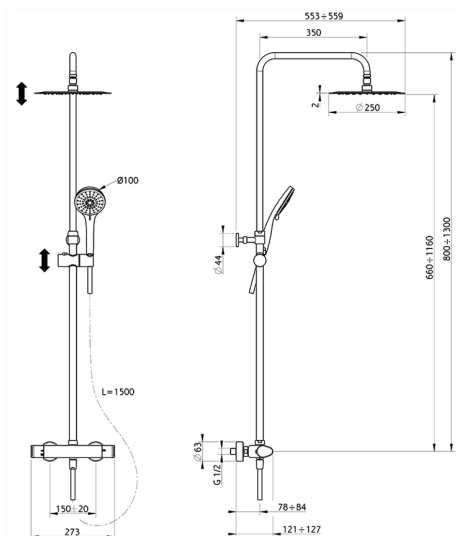

## 2-functions Thermostatic shower set SHOWER COLUMNS\_A3C82080

MODEL **A3C82080**

2-functions Thermostatic shower set, 2 outlet devia stop, adjustable riser column, sliding handshower holder, 100 mm ABS 3 sprays handshower, D.250 mm INOX round showerhead, 150 cm smooth SILVERFLEX Flexible Hose

AVAILABLE FINISHINGS

CHARACTERISTICS

Cartridge Spare Parts **22.04A.AR - ZZ97279004**

**Argo 2 (long filter) Thermostatic Valve**

### DeviaStop

The Cisal Devia Stop technology allows to adjust the water flow and to direct it to the selected output point (overhead soaker, hand shower, etc).