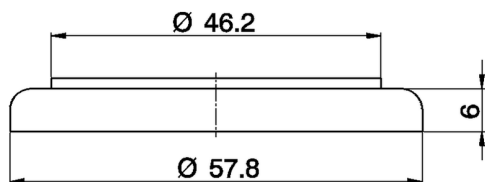

## Display board for Europa single lever mixer COMPONENTS\_ZA006030

MODEL **ZA006030**

Display board for Europa single lever mixer, in ABS

AVAILABLE FINISHINGS

CHARACTERISTICS

2024-09-16