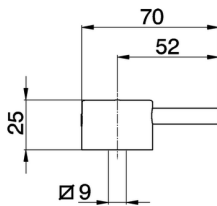

Lever for single lever mixer 'LM' SPARE PARTS_ZZ944290

MODEL **ZZ944290**

Lever for single lever mixer 'LM'

AVAILABLE FINISHINGS

21 21 Chrome

2A 2A Satin Brushed Nickel

CHARACTERISTICS

2026-05-25