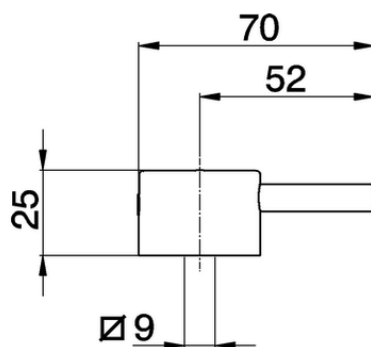

Lever for single lever mixer 'LM' SPARE PARTS_ZZ944290

ZZ944290

<https://en.cisal.it/lever-for-single-lever-mixer-lm-spare-parts-zz944290>

2026-05-25