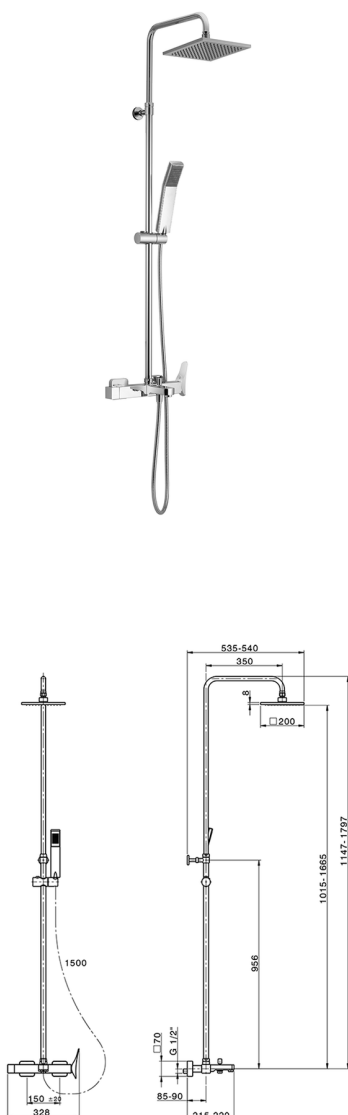

3-functions single lever bath set ROADSTER ACCENT_RA004120

MODEL **RA004120**

3-functions single lever bath set, 2 outlet devia stop, adjustable riser column, sliding shower bracket, 42x18 mm ABS Quad one spray handshower, 200x200 BRASS Square headshower, 150 cm smooth SUPREME Flexible Hose

AVAILABLE FINISHINGS

CHARACTERISTICS

Cartridge Spare Parts **ZZ96799000**

35 mm Cartridge

EcoStop

EcoStop feature limits water flow to approximately 50% of maximum output with one point of resistance on setting. Push slightly past the middle stop only when full water output is required. This will save water up to 50%.

DeviaStop

The Cisal Devia Stop technology allows to adjust the water flow and to direct it to the selected output point (overhead soaker, hand shower, etc).

2026-06-10