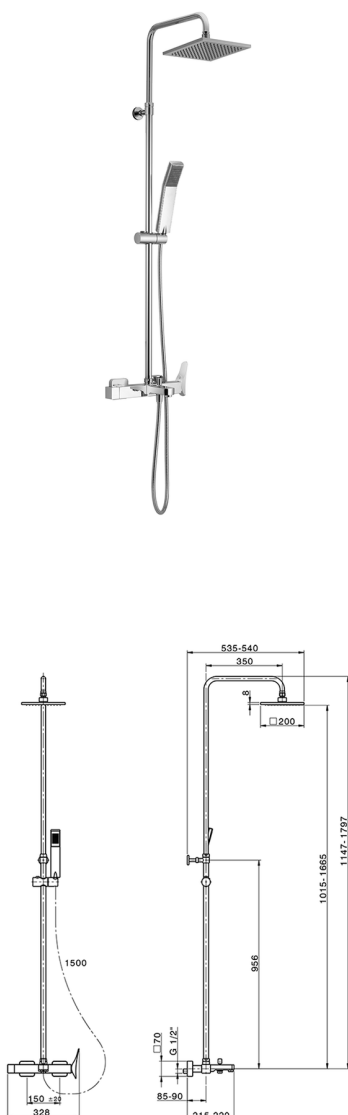

3-functions single lever bath set ROADSTER ACCENT_RA004120

MODEL **RA004120**

3-functions single lever bath set, 2 outlet devia stop, adjustable riser column, sliding shower bracket, 42x18 mm ABS Quad one spray handshower, 200x200 BRASS Square headshower, 150 cm smooth SUPREME Flexible Hose

AVAILABLE FINISHINGS

CHARACTERISTICS

Cartridge Spare Parts **ZZ96799000**

35 mm Cartridge

EcoStop

EcoStop feature limits water flow to approximately 50% of maximum output with one point of resistance on setting. Push slightly past the middle stop only when full water output is required. This will save water up to 50%.

DeviaStop

The Cisal Devia Stop technology allows to adjust the water flow and to direct it to the selected output point (overhead soaker, hand shower, etc).

2026-05-01