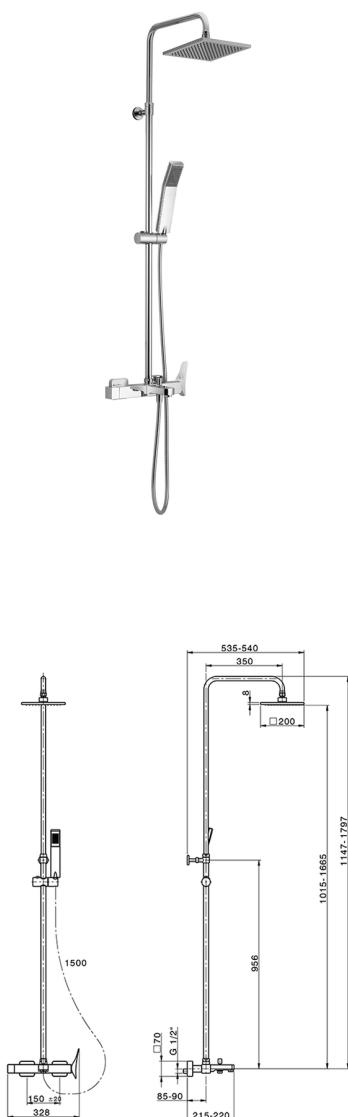

3-functions single lever bath set ROADSTER ACCENT_RA004120

MODEL **RA004120**

3-functions single lever bath set, 2 outlet devia stop, adjustable riser column, sliding shower bracket, 42x18 mm ABS Quad one spray handshower, 200x200 BRASS Square headshower, 150 cm smooth SUPREME Flexible Hose

AVAILABLE FINISHINGS

CHARACTERISTICS

Cartridge Spare Parts **ZZ96799000**

35 mm Cartridge

EcoStop

EcoStop feature limits water flow to approximately 50% of maximum output with one point of resistance on setting. Push slightly past the middle stop only when full water output is required. This will save water up to 50%.

DeviaStop

The Cisal Devia Stop technology allows to adjust the water flow and to direct it to the selected output point (overhead soaker, hand shower, etc).

2026-04-09