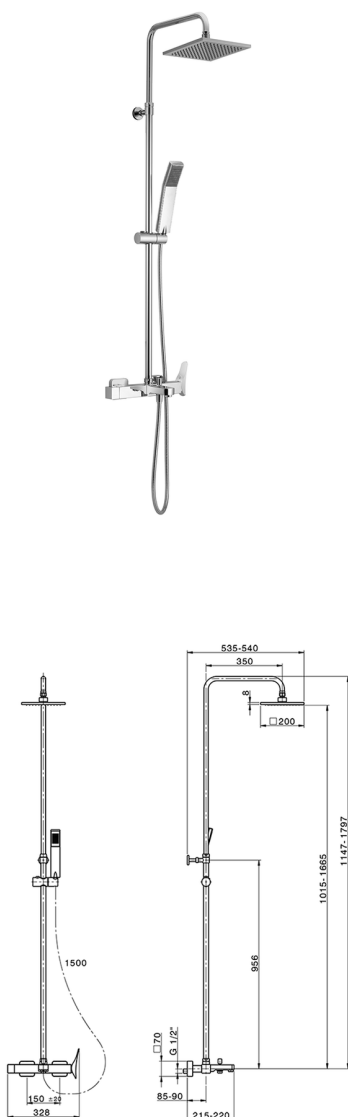

3-functions single lever bath set ROADSTER ACCENT_RA004120

MODEL **RA004120**

3-functions single lever bath set, 2 outlet devia stop, adjustable riser column, sliding shower bracket, 42x18 mm ABS Quad one spray handshower, 200x200 BRASS Square headshower, 150 cm smooth SUPREME Flexible Hose

AVAILABLE FINISHINGS

CHARACTERISTICS

Cartridge Spare Parts **ZZ96799000**

35 mm Cartridge

EcoStop

EcoStop feature limits water flow to approximately 50% of maximum output with one point of resistance on setting. Push slightly past the middle stop only when full water output is required. This will save water up to 50%.

DeviaStop

The Cisal Devia Stop technology allows to adjust the water flow and to direct it to the selected output point (overhead soaker, hand shower, etc).

2026-06-30