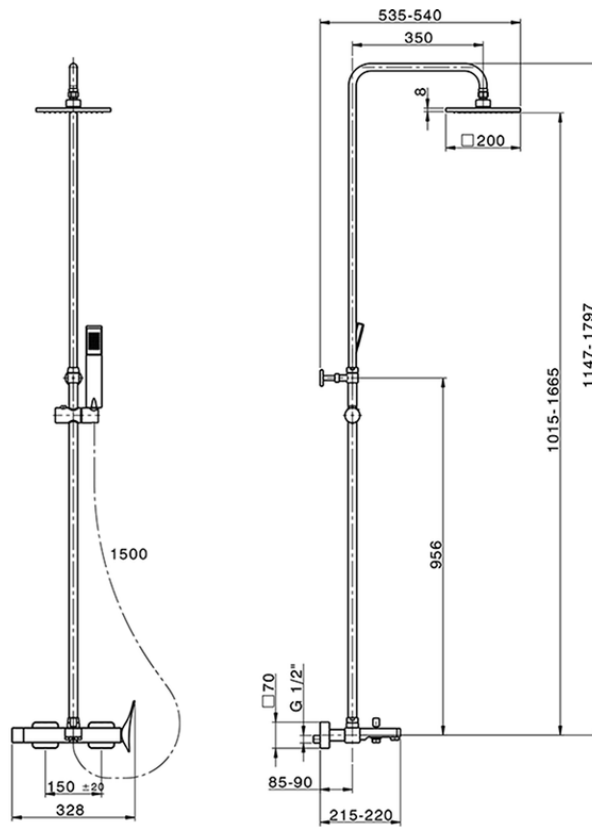

## 3-functions single lever bath set ROADSTER ACCENT\_RA004120

RA004120

<https://en.cisal.it/3-functions-single-lever-bath-set-roadster-accent-ra004120>

2026-04-09