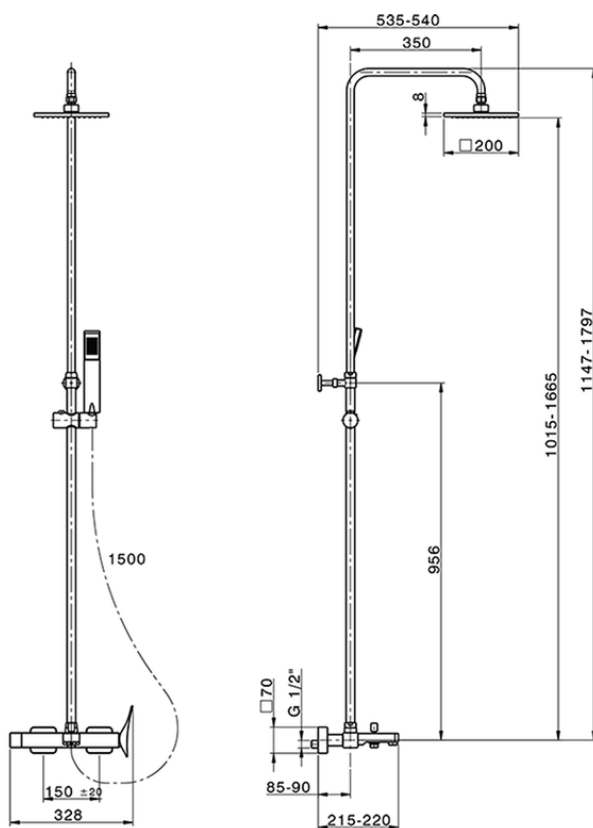

## 3-functions single lever bath set ROADSTER ACCENT\_RA004120

RA004120

<https://en.cisal.it/3-functions-single-lever-bath-set-roadster-accent-ra004120>

2026-06-30