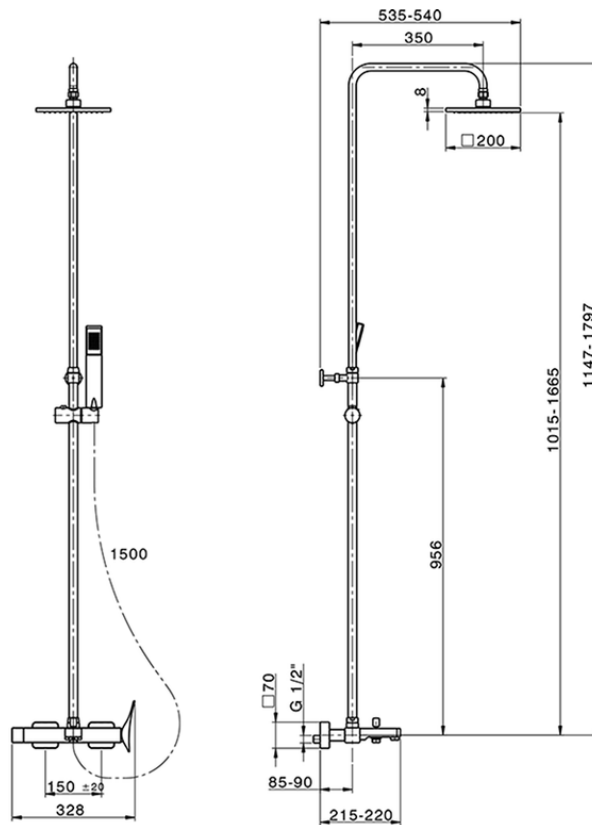

3-functions single lever bath set ROADSTER ACCENT_RA004120

RA004120

<https://en.cisal.it/3-functions-single-lever-bath-set-roadster-accent-ra004120>

2026-05-20