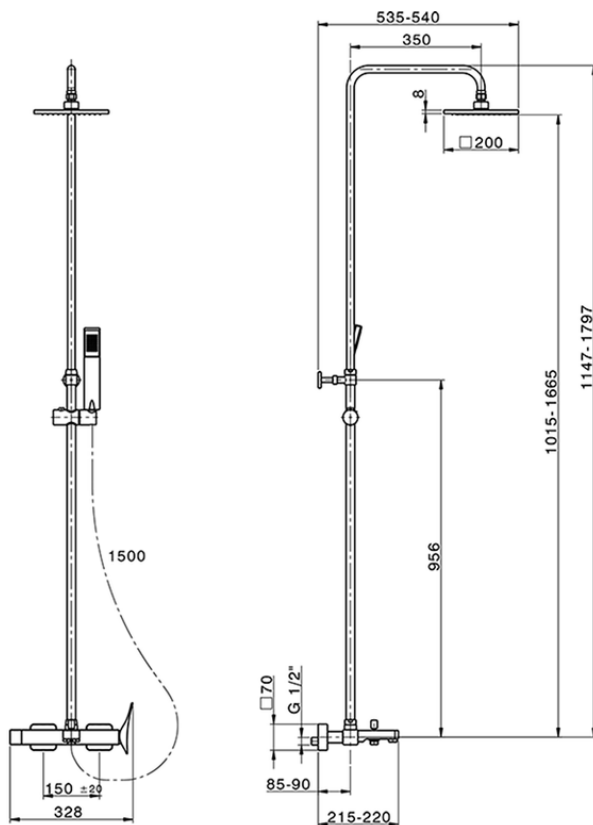

3-functions single lever bath set ROADSTER ACCENT_RA004120

RA004120

<https://en.cisal.it/3-functions-single-lever-bath-set-roadster-accent-ra004120>

2026-04-29