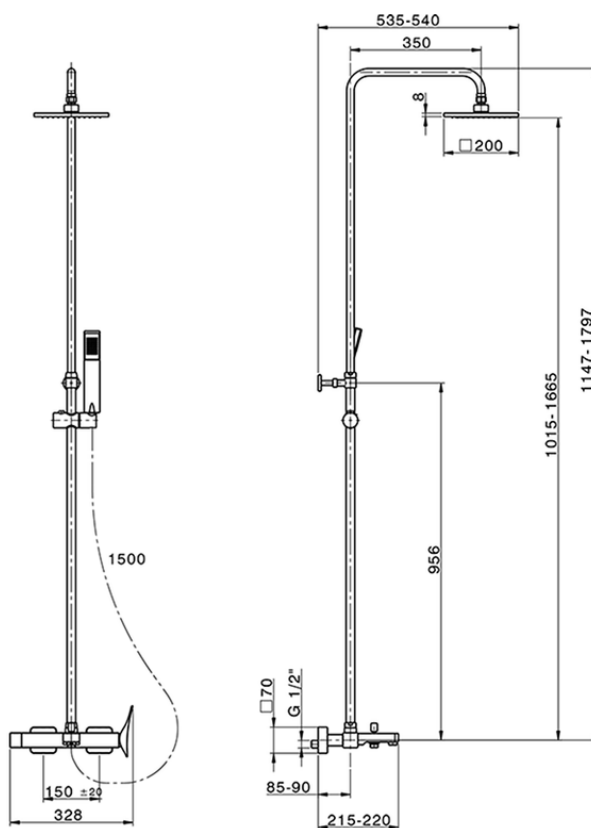

3-functions single lever bath set ROADSTER ACCENT_RA004120

RA004120

<https://en.cisal.it/3-functions-single-lever-bath-set-roadster-accent-ra004120>

2026-06-10