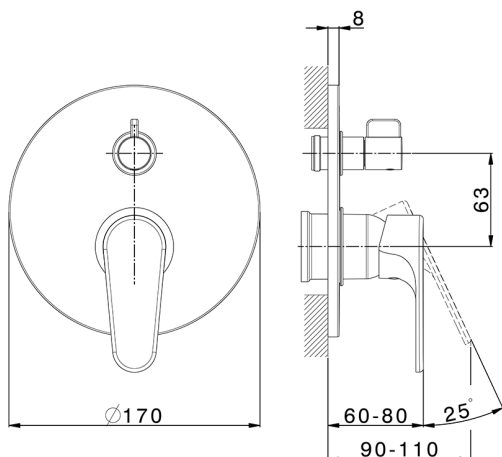

CHARACTERISTICS

Installation **Concealed**
Required concealed parts **ZA000230**