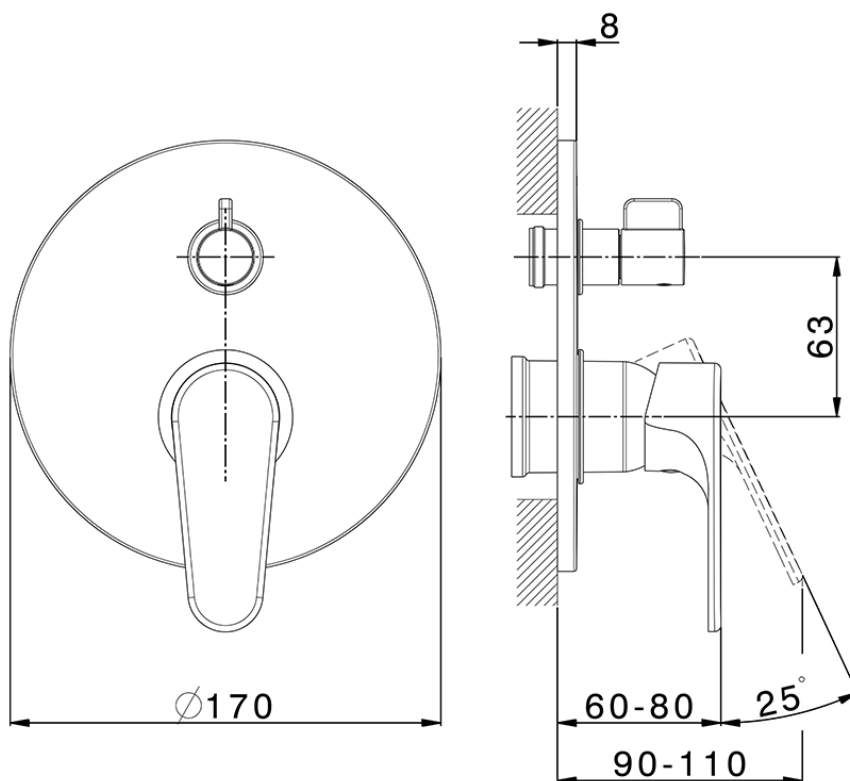

Exposed part for concealed S.L.bath-shower valve ALMA_A3002300

A3002300

<https://en.cisal.it/exposed-part-for-concealed-s-l-bath-shower-valve-alma-a3002300>

2026-06-14