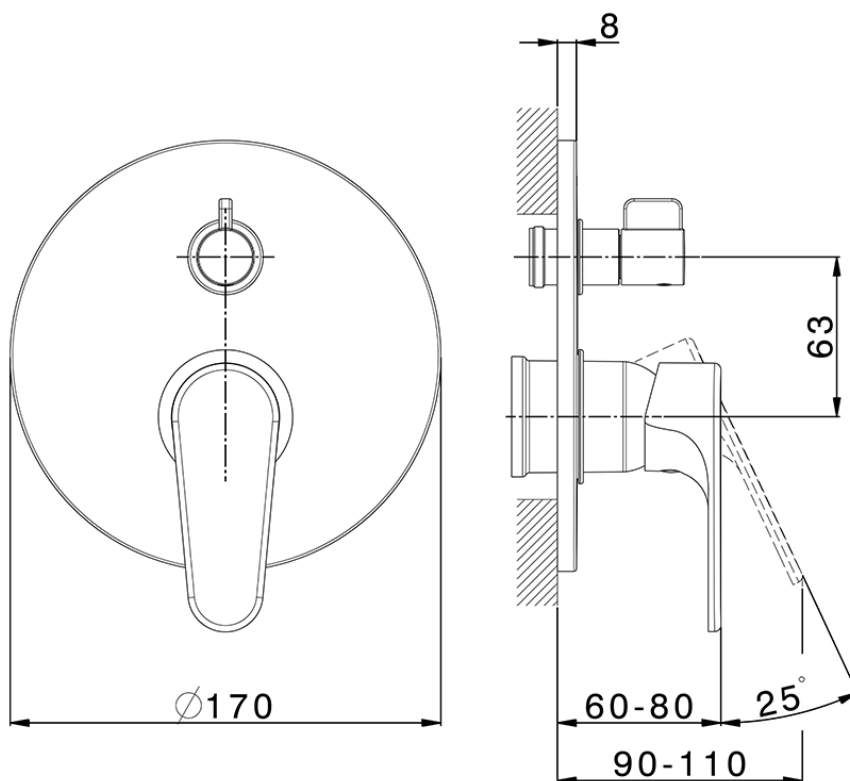

Exposed part for concealed S.L.bath-shower valve ALMA_A3002300

A3002300

<https://en.cisal.it/exposed-part-for-concealed-s-l-bath-shower-valve-alma-a3002300>

2026-04-06