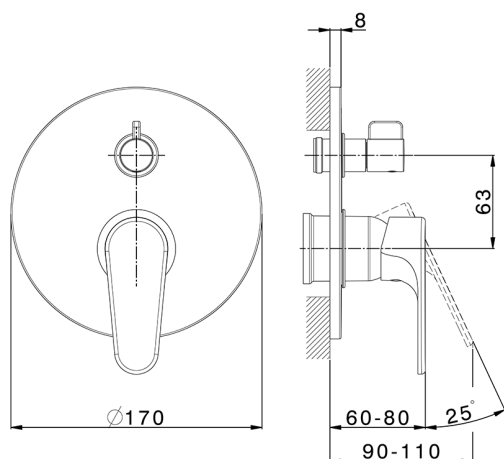

CHARACTERISTICS

Installation **Concealed**
Required concealed parts **ZA000230**