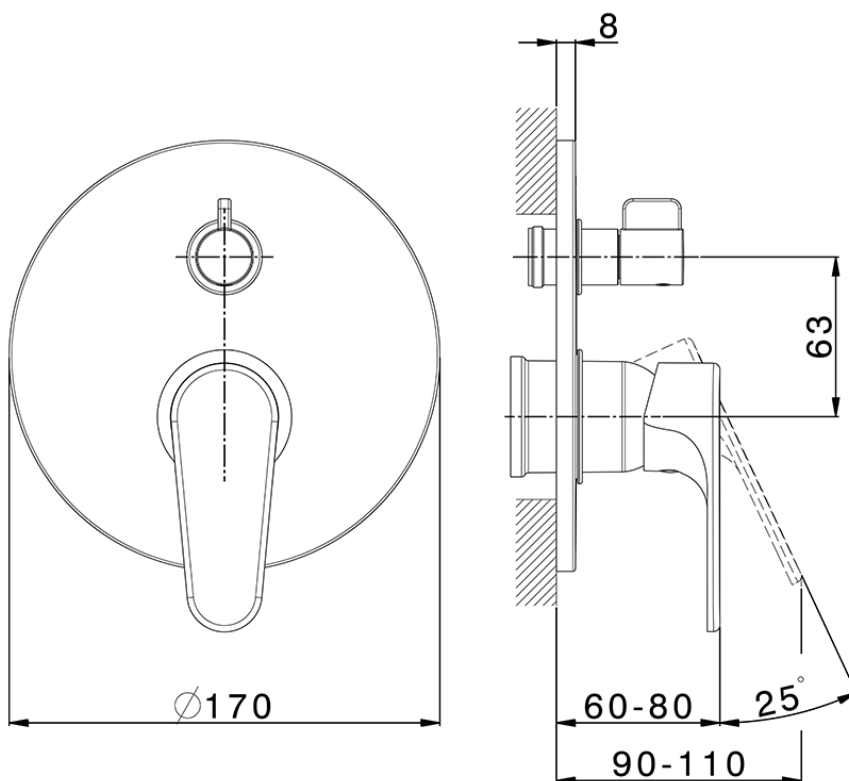

## Exposed part for concealed S.L.bath-shower valve ALMA\_A3002300

A3002300

<https://en.cisal.it/exposed-part-for-concealed-s-l-bath-shower-valve-alma-a3002300>

2026-04-26