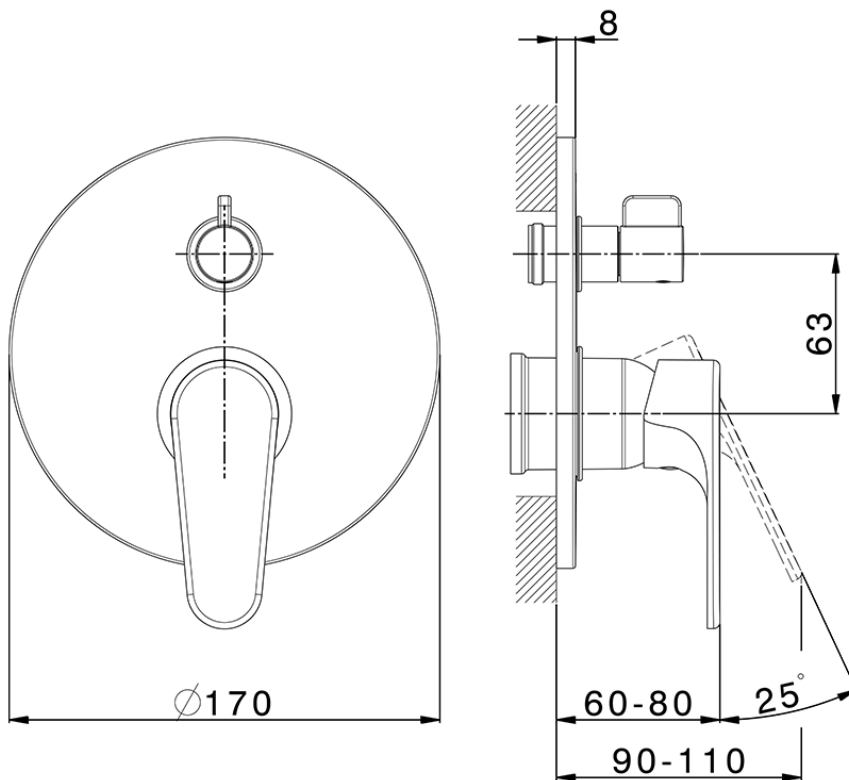

Exposed part for concealed S.L.bath-shower valve ALMA_A3002300

A3002300

<https://en.cisal.it/exposed-part-for-concealed-s-l-bath-shower-valve-agma-a3002300>

2026-06-14