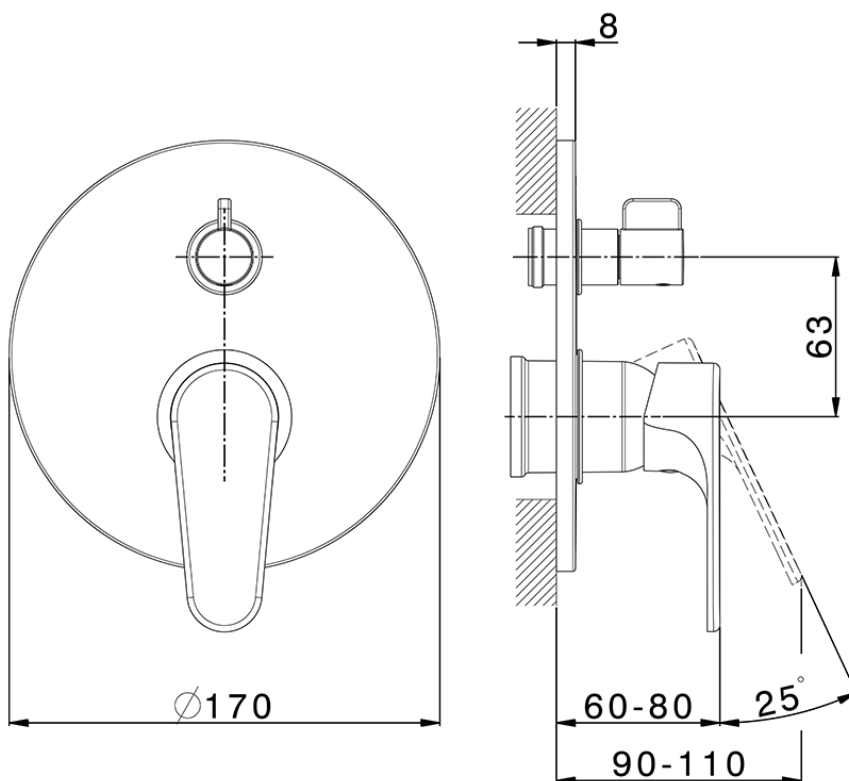

## Exposed part for concealed S.L.bath-shower valve ALMA\_A3002300

A3002300

<https://en.cisal.it/exposed-part-for-concealed-s-l-bath-shower-valve-alma-a3002300>

2026-05-17