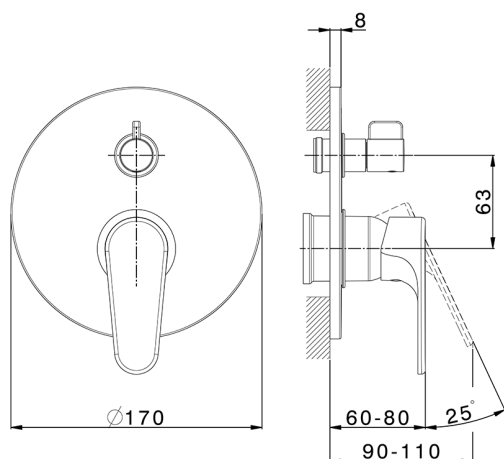

Exposed part for concealed S.L.bath-shower valve ALMA_A3002300

MODEL **A3002300**

Exposed part for concealed S.L.bath-shower valve, 2-Way rotating diverter, without concealed part, for items Easy-Box ZA000230

AVAILABLE FINISHINGS

-  **21** 21 Chrome
-  **2F** 2F Brushed Nickel
-  **40** 40 Matt Black

CHARACTERISTICS

Installation **Concealed**
 Required concealed parts **ZA000230**

2026-06-14