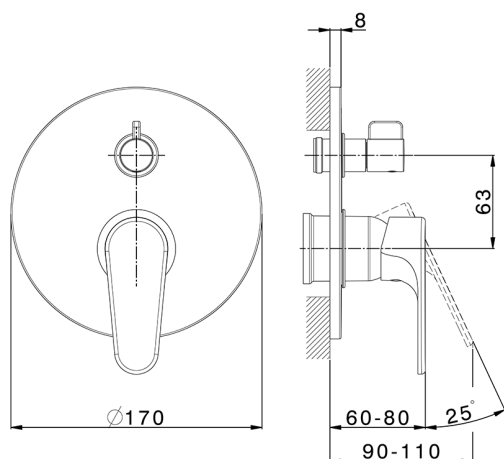

Exposed part for concealed S.L.bath-shower valve ALMA_A3002300

MODEL **A3002300**

Exposed part for concealed S.L.bath-shower valve, 2-Way rotating diverter, without concealed part, for items Easy-Box ZA000230

AVAILABLE FINISHINGS

-  **21** 21 Chrome
-  **2F** 2F Brushed Nickel
-  **40** 40 Matt Black

CHARACTERISTICS

Installation **Concealed**
 Required concealed parts **ZA000230**

2026-04-06