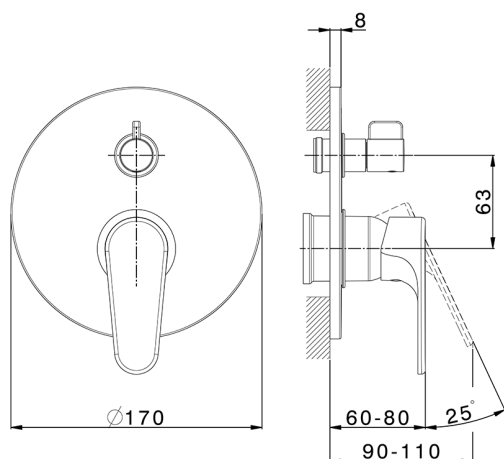

Exposed part for concealed S.L.bath-shower valve ALMA_A3002300

MODEL **A3002300**

Exposed part for concealed S.L.bath-shower valve, 2-Way rotating diverter, without concealed part, for items Easy-Box ZA000230

AVAILABLE FINISHINGS

-  **21** 21 Chrome
-  **2F** 2F Brushed Nickel
-  **40** 40 Matt Black

CHARACTERISTICS

Installation **Concealed**
 Required concealed parts **ZA000230**

2026-04-26