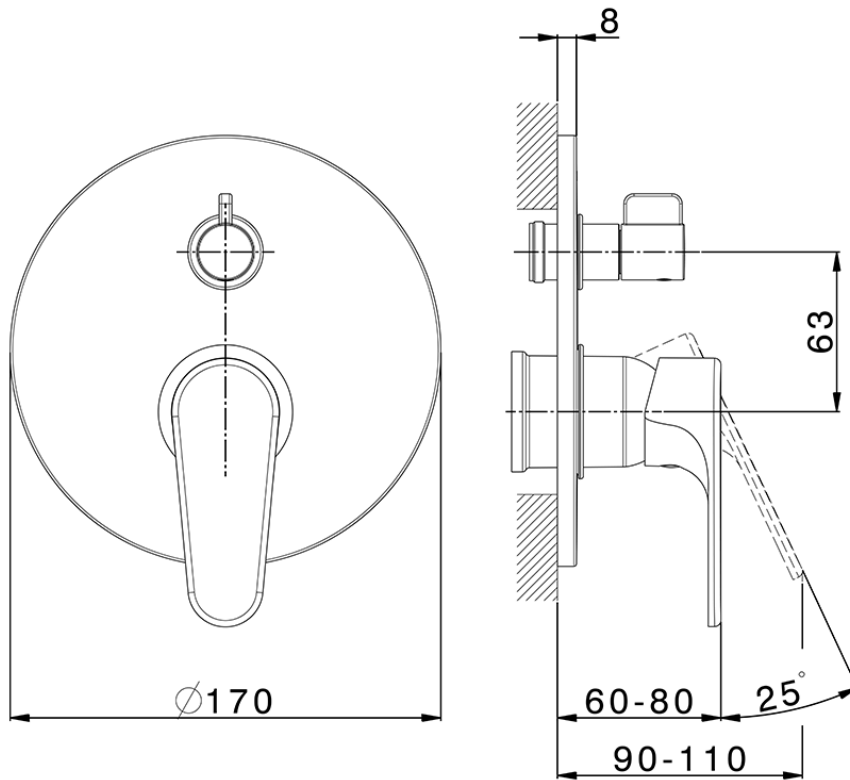

Exposed part for concealed S.L.bath-shower valve ALMA_A3002300

A3002300

<https://en.cisal.it/exposed-part-for-concealed-s-l-bath-shower-valve-alma-a3002300>

2026-04-06