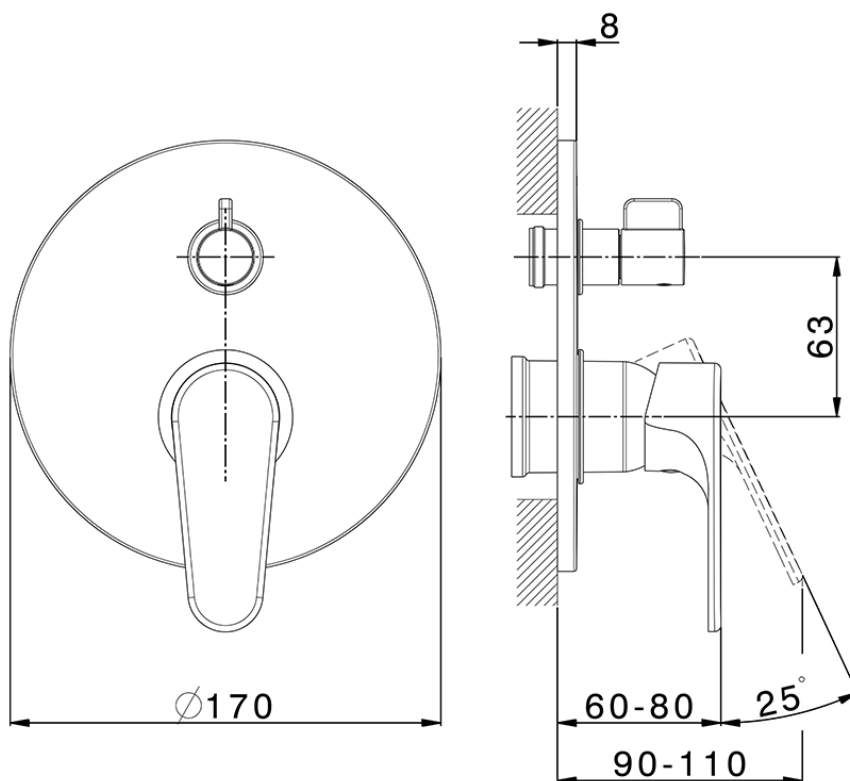

Exposed part for concealed S.L.bath-shower valve ALMA_A3002300

A3002300

<https://en.cisal.it/exposed-part-for-concealed-s-l-bath-shower-valve-alma-a3002300>

2026-04-26