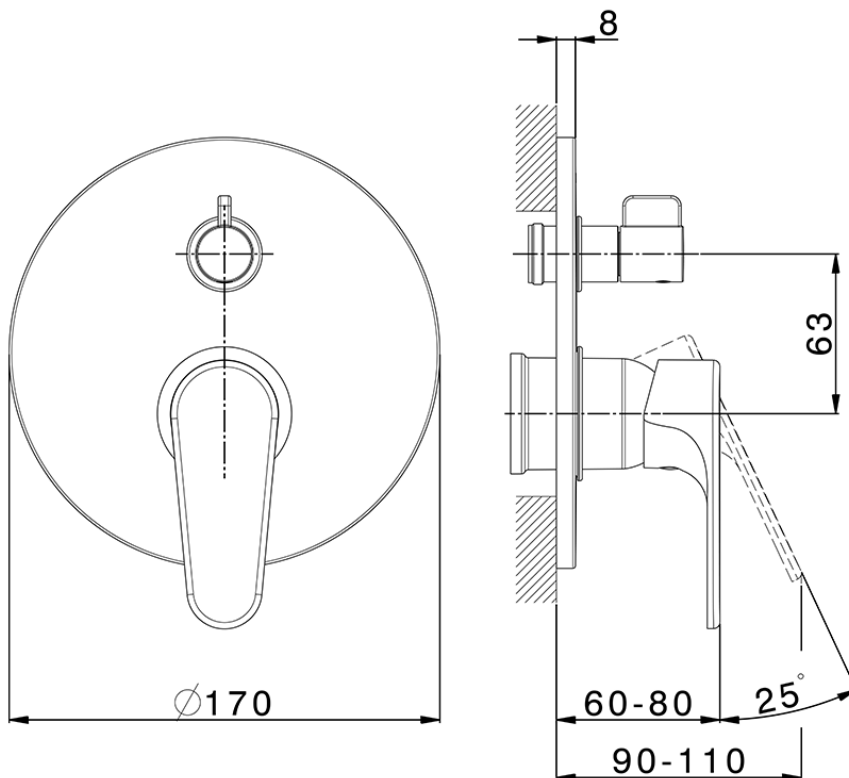

## Exposed part for concealed S.L.bath-shower valve ALMA\_A3002300

A3002300

<https://en.cisal.it/exposed-part-for-concealed-s-l-bath-shower-valve-alma-a3002300>

2026-05-17