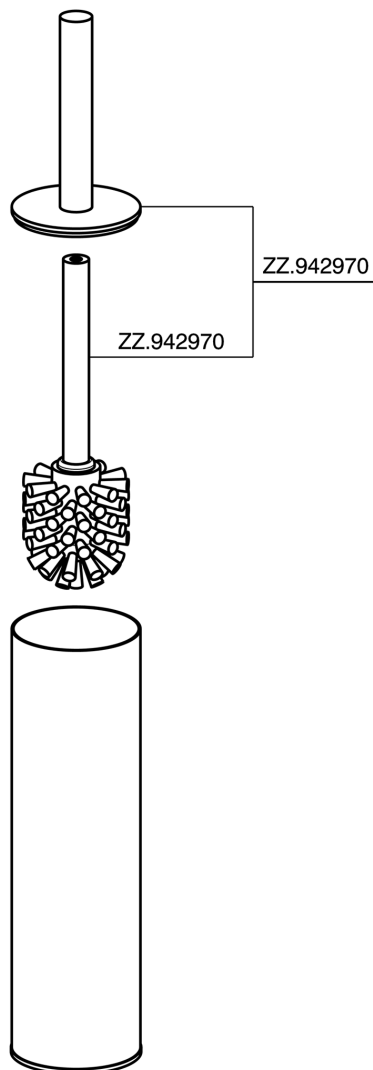

Brush holder BATHROOM ACCESSORIES_SY090650

MODEL **SY090650**

Brush holder

AVAILABLE FINISHINGS

-  **21** 21 Chrome
-  **2B** 2B Polished Nickel
-  **2F** 2F Brushed Nickel
-  **2P** 2P Rose Gold
-  **2Q** 2Q Black Titanium
-  **40** 40 Matt Black
-  **4Q** 4Q Matt White

CHARACTERISTICS

Brush holder BATHROOM ACCESSORIES_SY090650

SY090650

<https://en.cisal.it/brush-holder-bathroom-accessories-sy090650>

2024-12-22