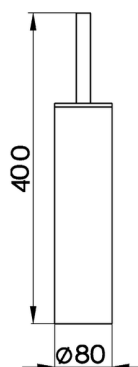

Brush holder BATHROOM ACCESSORIES_SY090650

MODEL **SY090650**

Brush holder

AVAILABLE FINISHINGS

-  **21** 21 Chrome
-  **2B** 2B Polished Nickel
-  **2F** 2F Brushed Nickel
-  **2P** 2P Rose Gold
-  **2Q** 2Q Black Titanium
-  **40** 40 Matt Black
-  **4Q** 4Q Matt White

CHARACTERISTICS

Brush holder BATHROOM ACCESSORIES_SY090650

SY090650

<https://en.cisal.it/brush-holder-bathroom-accessories-sy090650>

2024-12-22