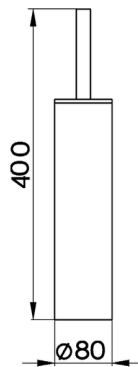

Brush holder BATHROOM ACCESSORIES_SY090650

MODEL **SY090650**

Brush holder

AVAILABLE FINISHINGS

-  **21** 21 Chrome
-  **2B** 2B Polished Nickel
-  **2F** 2F Brushed Nickel
-  **2P** 2P Rose Gold
-  **2Q** 2Q Black Titanium
-  **40** 40 Matt Black
-  **4Q** 4Q Matt White

CHARACTERISTICS

Brush holder BATHROOM ACCESSORIES_SY090650

SY090650

<https://en.cisal.it/brush-holder-bathroom-accessories-sy090650>

2024-12-22