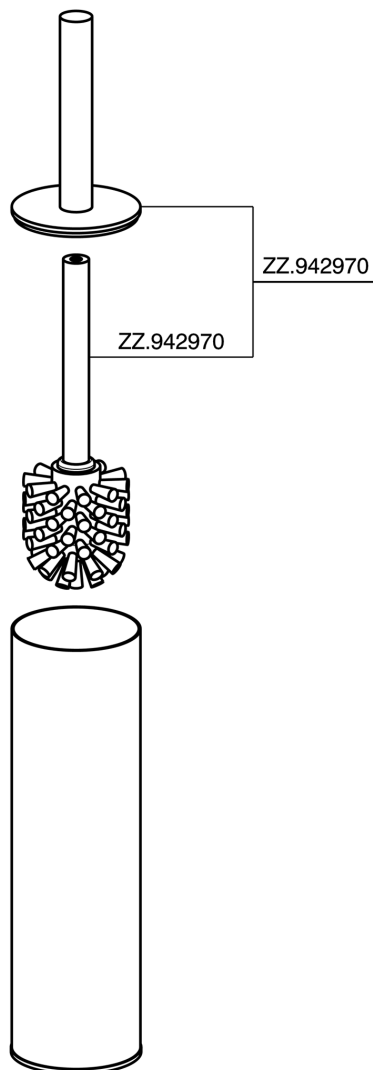

**Brush holder BATHROOM ACCESSORIES\_SY090650**

SY090650

<https://en.cisal.it/brush-holder-bathroom-accessories-sy090650>

2024-12-22