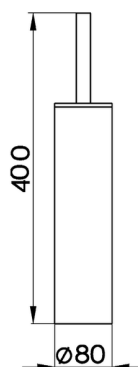

Brush holder BATHROOM ACCESSORIES_SY090650

MODEL **SY090650**

Brush holder

AVAILABLE FINISHINGS

- 
21 21 Chrome
- 
2B 2B Polished Nickel
- 
2F 2F Brushed Nickel
- 
2P 2P Rose Gold
- 
2Q 2Q Black Titanium
- 
40 40 Matt Black
- 
4Q 4Q Matt White

CHARACTERISTICS

Brush holder BATHROOM ACCESSORIES_SY090650

SY090650

<https://en.cisal.it/brush-holder-bathroom-accessories-sy090650>

2024-12-22