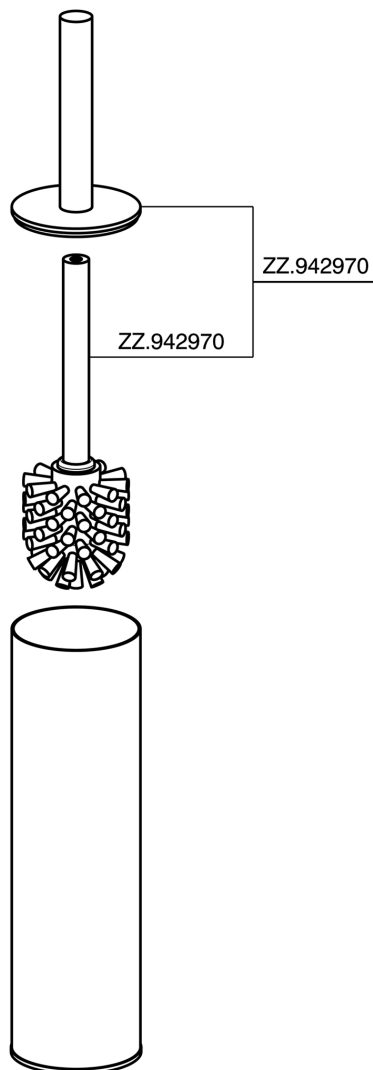

Brush holder BATHROOM ACCESSORIES_SY090650

MODEL **SY090650**

Brush holder

AVAILABLE FINISHINGS

- 
21 21 Chrome
- 
2B 2B Polished Nickel
- 
2F 2F Brushed Nickel
- 
2P 2P Rose Gold
- 
2Q 2Q Black Titanium
- 
40 40 Matt Black
- 
4Q 4Q Matt White

CHARACTERISTICS

Brush holder BATHROOM ACCESSORIES_SY090650

SY090650

<https://en.cisal.it/brush-holder-bathroom-accessories-sy090650>

2024-12-22