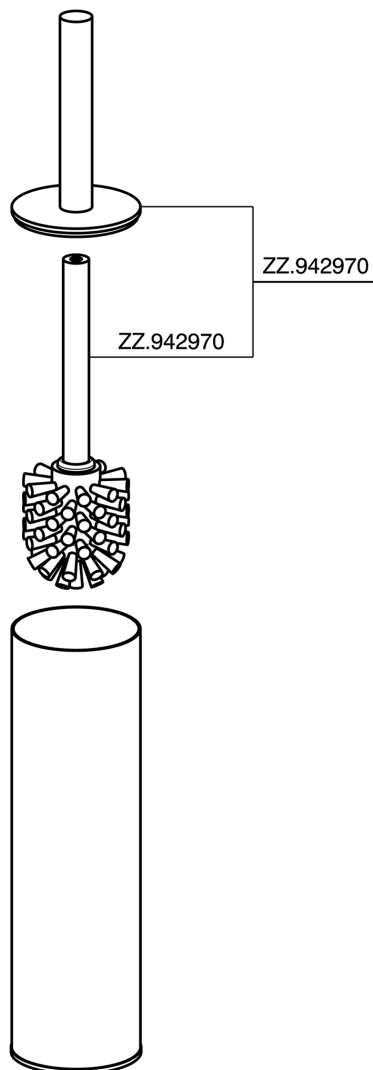

Brush holder BATHROOM ACCESSORIES_SY090650

SY090650

<https://en.cisal.it/brush-holder-bathroom-accessories-sy090650>

2024-12-22