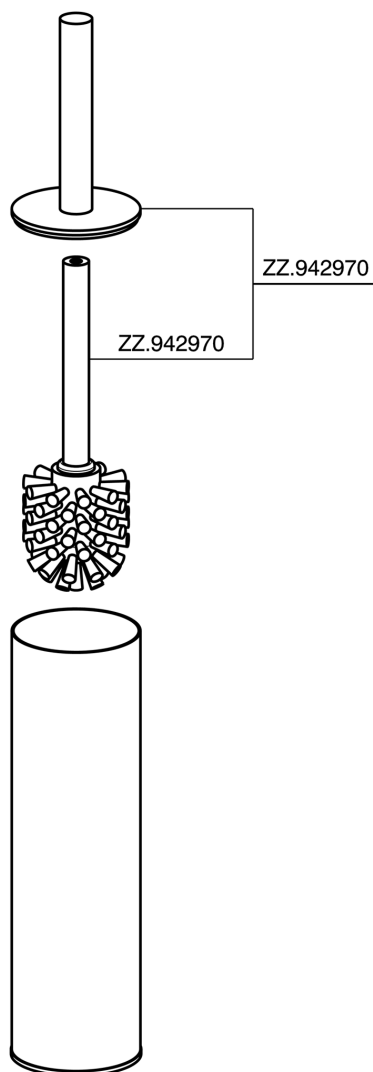

Brush holder BATHROOM ACCESSORIES_SY090650

MODEL **SY090650**

Brush holder

AVAILABLE FINISHINGS

-  **21** 21 Chrome
-  **2B** 2B Polished Nickel
-  **2F** 2F Brushed Nickel
-  **2P** 2P Rose Gold
-  **2Q** 2Q Black Titanium
-  **40** 40 Matt Black
-  **4Q** 4Q Matt White

CHARACTERISTICS

Brush holder BATHROOM ACCESSORIES_SY090650

SY090650

<https://en.cisal.it/brush-holder-bathroom-accessories-sy090650>

2024-12-22