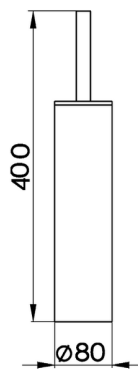

Brush holder BATHROOM ACCESSORIES_SY090650

MODEL **SY090650**

Brush holder

AVAILABLE FINISHINGS

-  **21** 21 Chrome
-  **2B** 2B Polished Nickel
-  **2F** 2F Brushed Nickel
-  **2P** 2P Rose Gold
-  **2Q** 2Q Black Titanium
-  **40** 40 Matt Black
-  **4Q** 4Q Matt White

CHARACTERISTICS

Brush holder BATHROOM ACCESSORIES_SY090650

SY090650

<https://en.cisal.it/brush-holder-bathroom-accessories-sy090650>

2024-12-22