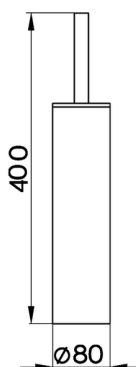

## Brush holder BATHROOM ACCESSORIES\_SY090650

MODEL **SY090650**

Brush holder