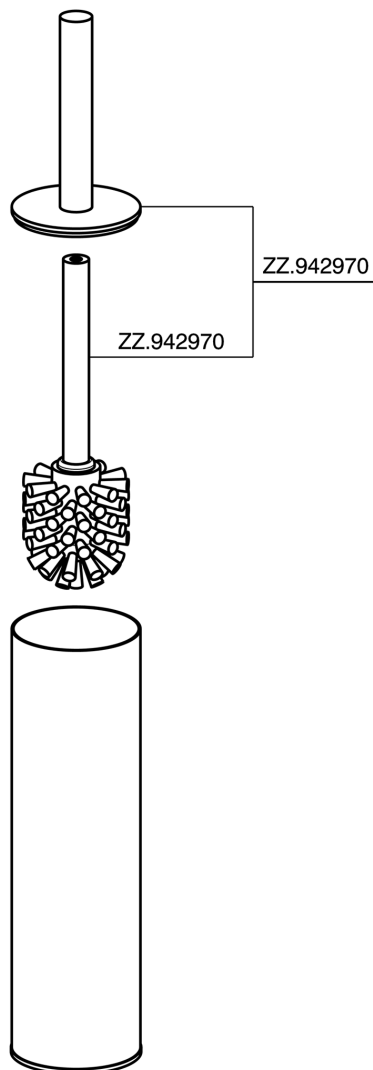

## Brush holder BATHROOM ACCESSORIES\_SY090650

MODEL **SY090650**

Brush holder

### AVAILABLE FINISHINGS

- 
**21** 21 Chrome
- 
**2B** 2B Polished Nickel
- 
**2F** 2F Brushed Nickel
- 
**2P** 2P Rose Gold
- 
**2Q** 2Q Black Titanium
- 
**40** 40 Matt Black
- 
**4Q** 4Q Matt White

### CHARACTERISTICS

**Brush holder BATHROOM ACCESSORIES\_SY090650**

SY090650

<https://en.cisal.it/brush-holder-bathroom-accessories-sy090650>

2024-12-22