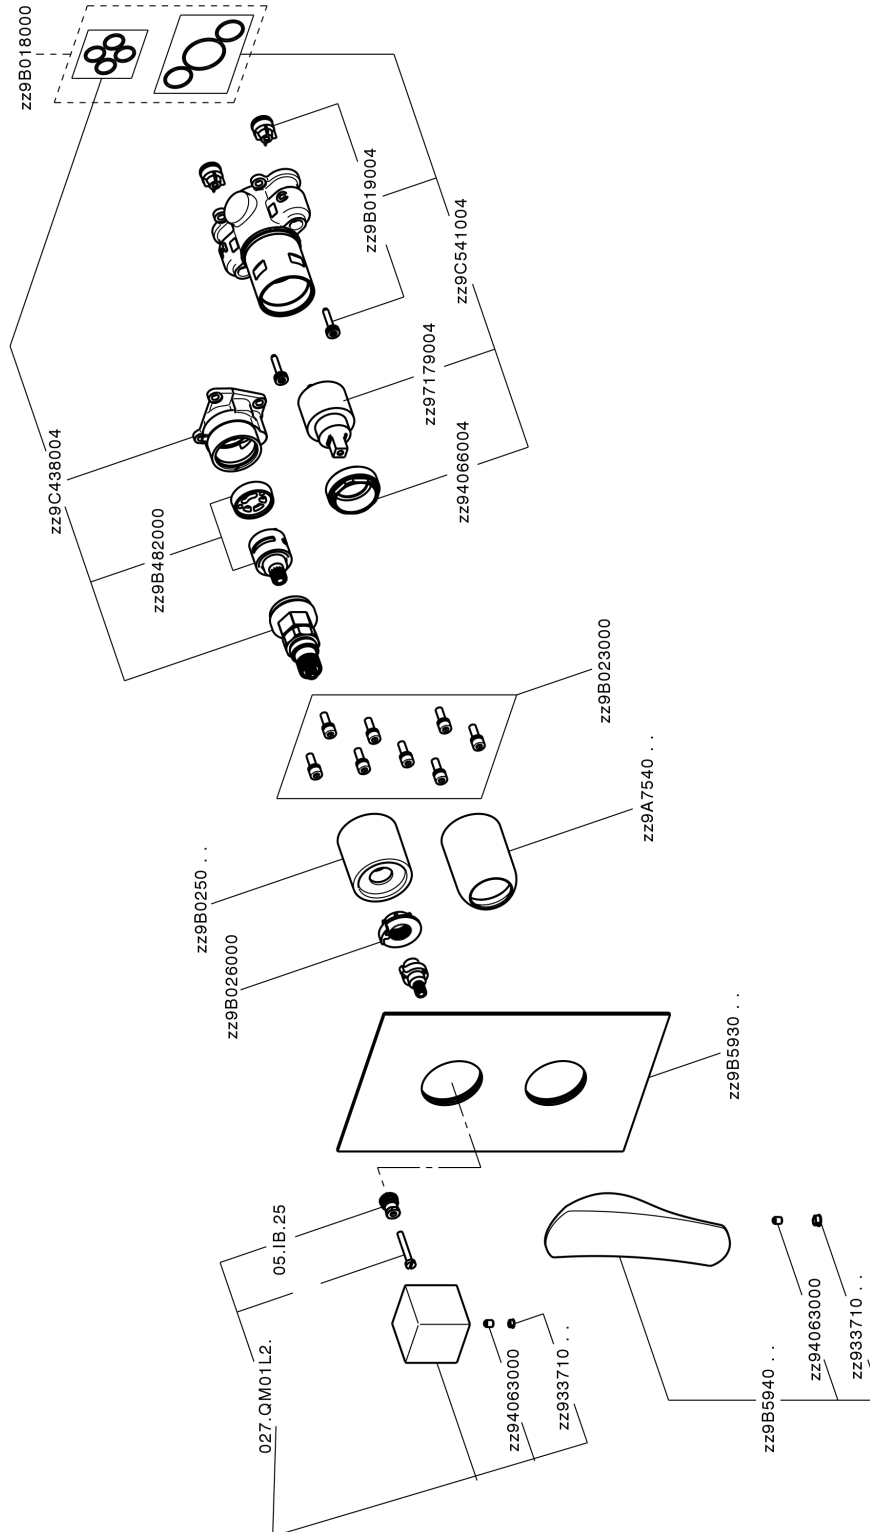

Exposed part for Single Lever One Box Valve ROADSTER ACCENT_RA0BM030

RA0BM030

<https://en.cisal.it/exposed-part-for-single-lever-one-box-valve-roadster-accent-ra0bm030>

One Box Universal Concealed Part ONE BOX_ZA00B031

ZA00B031

<https://en.cisal.it/one-box-universal-concealed-part-one-box-za00b031>

One Box Universal Concealed Part ONE BOX_ZA00B030

ZA00B030

<https://en.cisal.it/one-box-universal-concealed-part-one-box-za00b030>