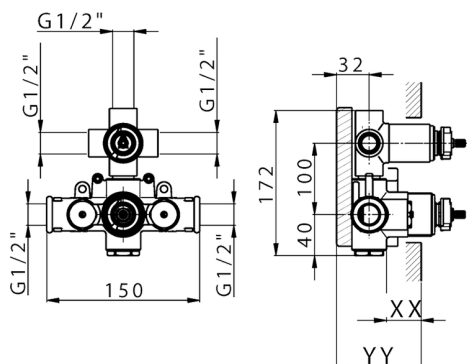

Concealed thermostatic shower mixer, 3-outlets, with 1/2" 3 outlet deviastop cartridge, without trim kit

AVAILABLE FINISHINGS

CHARACTERISTICS

Concealed **1**
 Cartridge Spare Parts **24.04A.PP**

8x20 Plus P Thermostatic Valve

Piastra/Plate/Plaque/Platte/Placa

2-3mm: XX 25-40 YY 76-91

10mm: XX 21-34 YY 70-83

DeviaStop

The Cisal Devia Stop technology allows to adjust the water flow and to direct it to the selected output point (overhead soaker, hand shower, etc).