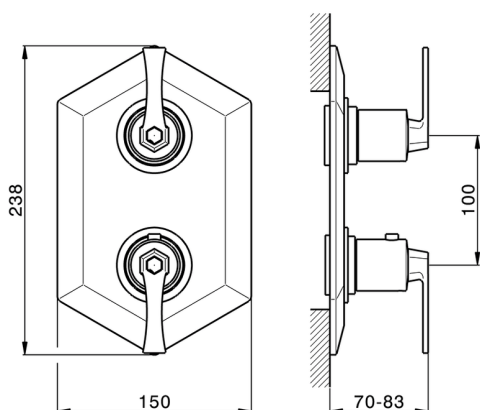

CHARACTERISTICS

Installation **Concealed**
Required concealed parts **ZA019200**

Thermostatic

The Cisal thermostatic is your personal water manager, helping you to handle, control and save water and energy.