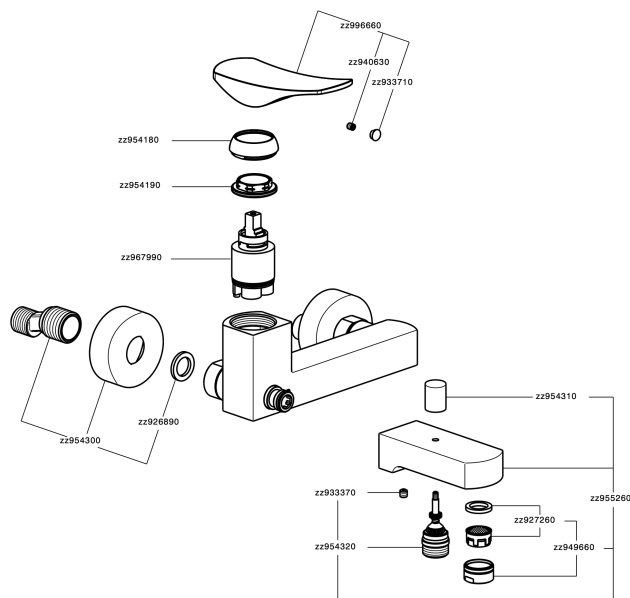

Single lever bath mixer ROADSTER ACCENT_RA000130

RA000130

<https://en.cisal.it/single-lever-bath-mixer-roadster-accent-ra000130>

2024-12-22