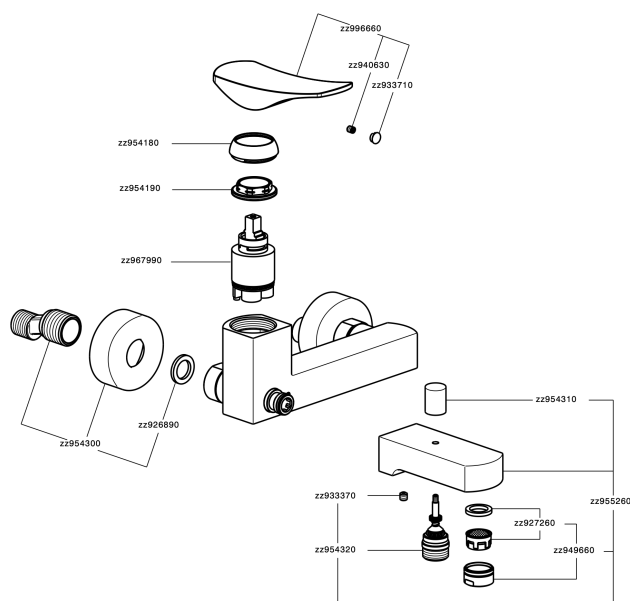

Single lever bath mixer ROADSTER ACCENT_RA000130

RA000130

<https://en.cisal.it/single-lever-bath-mixer-roadster-accent-ra000130>

2024-12-21