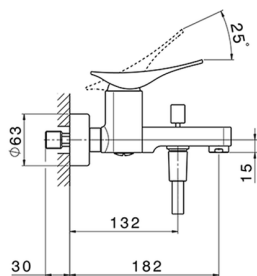

Single lever bath mixer ROADSTER ACCENT_RA000130

MODEL **RA000130**

Single lever bath mixer, without shower set, 1/2" M flexible connection

AVAILABLE FINISHINGS

-  **21** 21 Chrome
-  **2B** 2B Polished Nickel
-  **2F** 2F Brushed Nickel
-  **2Q** 2Q Black Titanium
-  **40** 40 Matt Black
-  **4Q** 4Q Matt White

CHARACTERISTICS

Cartridge Spare Parts **ZZ96799000**

35 mm Cartridge

Single lever bath mixer ROADSTER ACCENT_RA000130

RA000130

<https://en.cisal.it/single-lever-bath-mixer-roadster-accent-ra000130>

2024-12-22