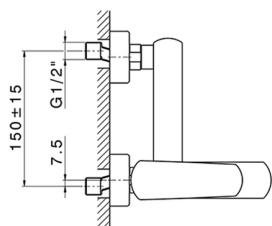

Single lever bath mixer ROADSTER ACCENT_RA000130

MODEL **RA000130**

Single lever bath mixer, without shower set, 1/2" M flexible connection

AVAILABLE FINISHINGS

-  **21** 21 Chrome
-  **2B** 2B Polished Nickel
-  **2F** 2F Brushed Nickel
-  **2Q** 2Q Black Titanium
-  **40** 40 Matt Black
-  **4Q** 4Q Matt White

CHARACTERISTICS

Cartridge Spare Parts **ZZ96799000**

35 mm Cartridge

Single lever bath mixer ROADSTER ACCENT_RA000130

RA000130

<https://en.cisal.it/single-lever-bath-mixer-roadster-accent-ra000130>

2024-12-22