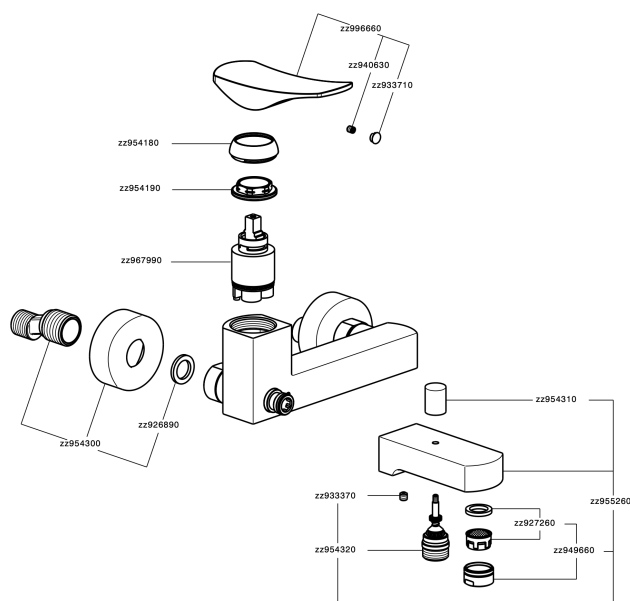

Single lever bath mixer ROADSTER ACCENT_RA000130

MODEL **RA000130**

Single lever bath mixer, without shower set, 1/2" M flexible connection

AVAILABLE FINISHINGS

-  **21** 21 Chrome
-  **2B** 2B Polished Nickel
-  **2F** 2F Brushed Nickel
-  **2Q** 2Q Black Titanium
-  **40** 40 Matt Black
-  **4Q** 4Q Matt White

CHARACTERISTICS

Cartridge Spare Parts **ZZ96799000**

35 mm Cartridge

Single lever bath mixer ROADSTER ACCENT_RA000130

RA000130

<https://en.cisal.it/single-lever-bath-mixer-roadster-accent-ra000130>

2024-12-22