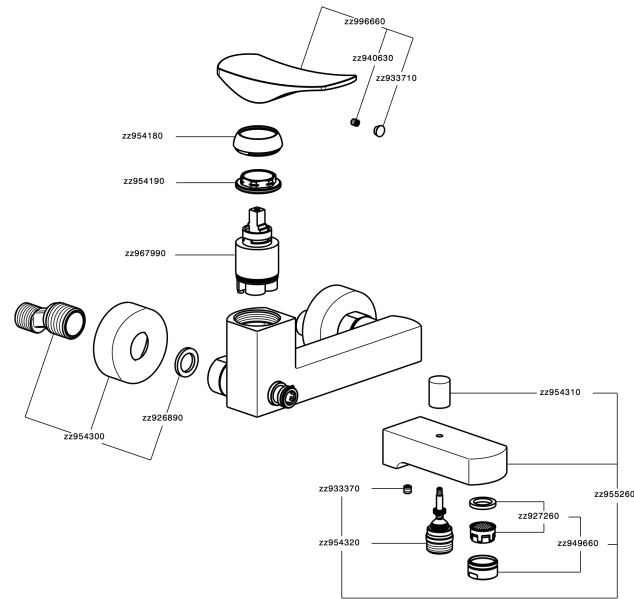

Single lever bath mixer ROADSTER ACCENT_RA000130

RA000130

<https://en.cisal.it/single-lever-bath-mixer-roadster-accent-ra000130>

2024-12-22