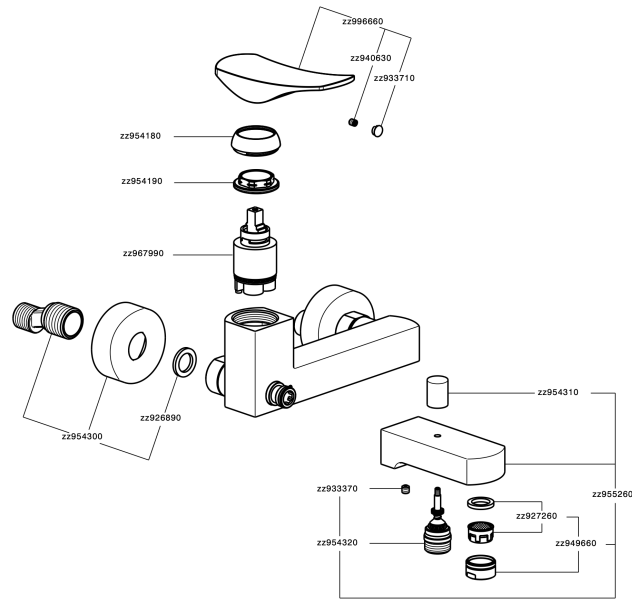

Single lever bath mixer ROADSTER ACCENT_RA000130

MODEL **RA000130**

Single lever bath mixer, without shower set, 1/2" M flexible connection

AVAILABLE FINISHINGS

-  **21** 21 Chrome
-  **2B** 2B Polished Nickel
-  **2F** 2F Brushed Nickel
-  **2Q** 2Q Black Titanium
-  **40** 40 Matt Black
-  **4Q** 4Q Matt White

CHARACTERISTICS

Cartridge Spare Parts **ZZ96799000**

35 mm Cartridge

Single lever bath mixer ROADSTER ACCENT_RA000130

RA000130

<https://en.cisal.it/single-lever-bath-mixer-roadster-accent-ra000130>

2024-12-22