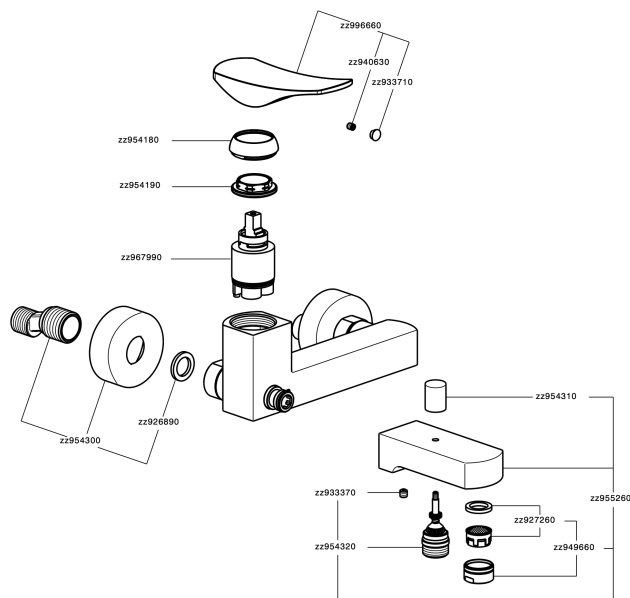

## Single lever bath mixer ROADSTER ACCENT\_RA000130

RA000130

<https://en.cisal.it/single-lever-bath-mixer-roadster-accent-ra000130>

2024-12-22