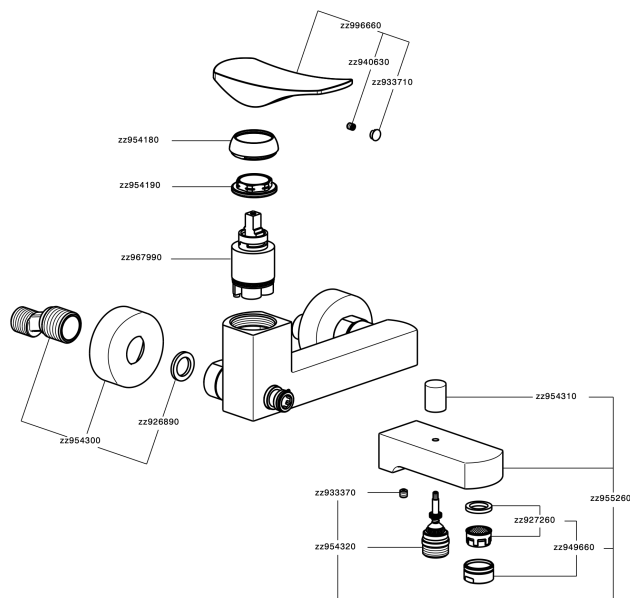

Single lever bath mixer ROADSTER ACCENT_RA000130

MODEL **RA000130**

Single lever bath mixer, without shower set, 1/2" M flexible connection

AVAILABLE FINISHINGS

-  **21** 21 Chrome
-  **2B** 2B Polished Nickel
-  **2F** 2F Brushed Nickel
-  **2Q** 2Q Black Titanium
-  **40** 40 Matt Black
-  **4Q** 4Q Matt White

CHARACTERISTICS

Cartridge Spare Parts **ZZ96799000**

35 mm Cartridge

Single lever bath mixer ROADSTER ACCENT_RA000130

RA000130

<https://en.cisal.it/single-lever-bath-mixer-roadster-accent-ra000130>

2024-12-22