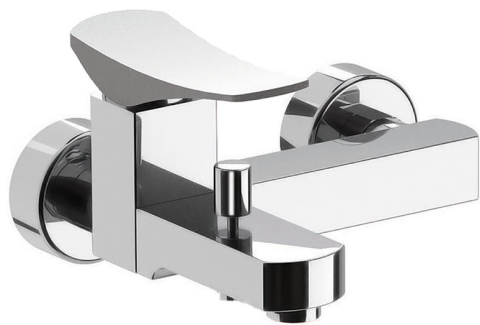

Single lever bath mixer ROADSTER ACCENT_RA000130

MODEL **RA000130**

Single lever bath mixer, without shower set, 1/2" M flexible connection

AVAILABLE FINISHINGS

-  **21** 21 Chrome
-  **2B** 2B Polished Nickel
-  **2F** 2F Brushed Nickel
-  **2Q** 2Q Black Titanium
-  **40** 40 Matt Black
-  **4Q** 4Q Matt White

CHARACTERISTICS

Cartridge Spare Parts **ZZ96799000**

35 mm Cartridge

Single lever bath mixer ROADSTER ACCENT_RA000130

RA000130

<https://en.cisal.it/single-lever-bath-mixer-roadster-accent-ra000130>

2024-12-22