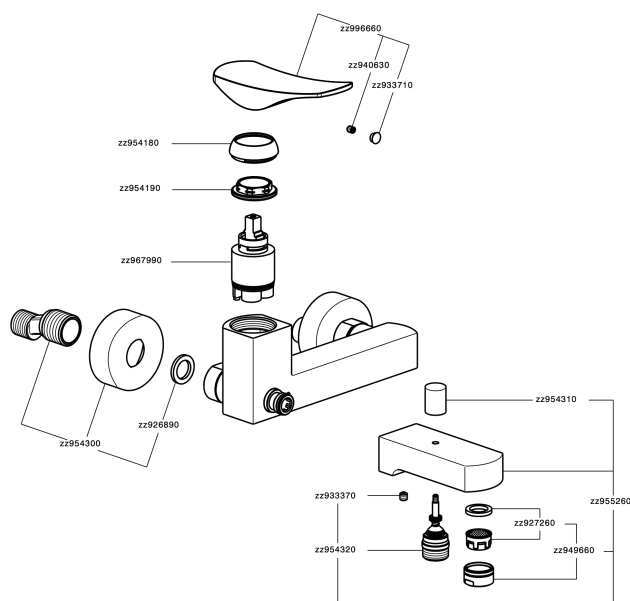

## Single lever bath mixer ROADSTER ACCENT\_RA000130

RA000130

<https://en.cisal.it/single-lever-bath-mixer-roadster-accent-ra000130>

2024-12-31