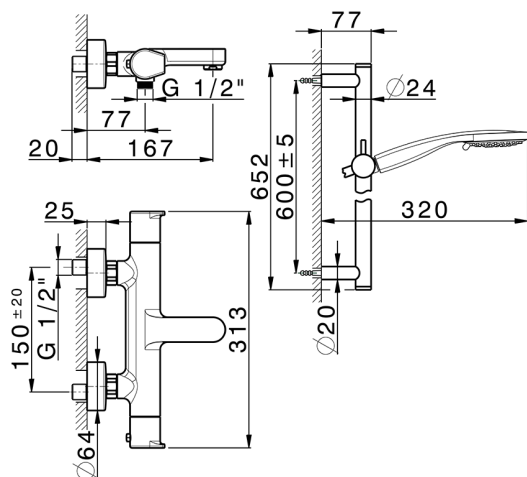

## Thermostatic bath-shower mixer with sliding bar ROCK&ROLL\_RKS21016

MODEL **RKS21016**

Thermostatic bath-shower mixer with sliding bar, 60 cm slide rail kit with sliding bracket, 100 mm ABS 3 sprays handshower, 150 cm SUPREME smooth flexible hose

### CHARACTERISTICS

Cartridge Spare Parts **22.04A.AR - ZZ97279004**

**Argo 2 (long filter) Thermostatic Valve**

#### EcoStop

EcoStop feature limits water flow to approximately 50% of maximum output with one point of resistance on setting. Push slightly past the middle stop only when full water output is required. This will save water up to 50%.