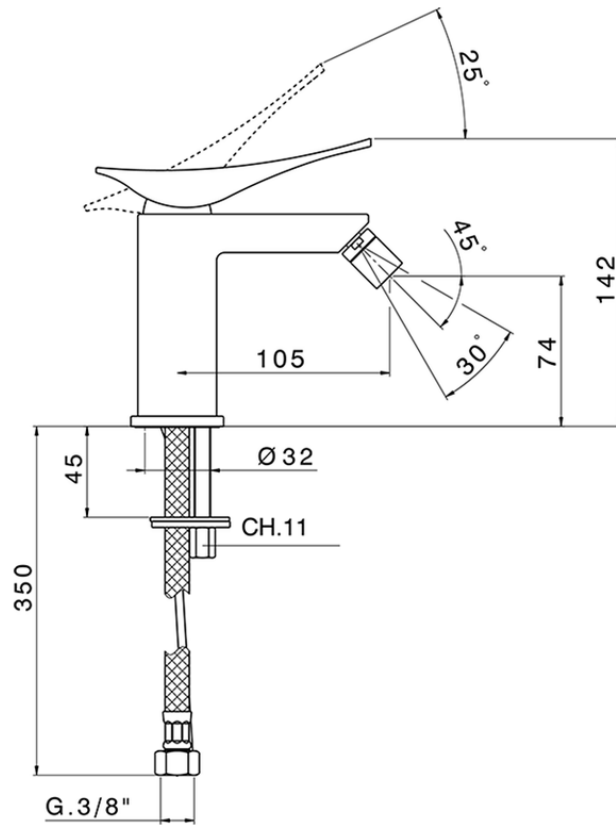

Single lever bidet mixer ROADSTER ACCENT_RA000560

RA000560

<https://en.cisal.it/single-lever-bidet-mixer-roadster-accent-ra000560>

2026-04-26