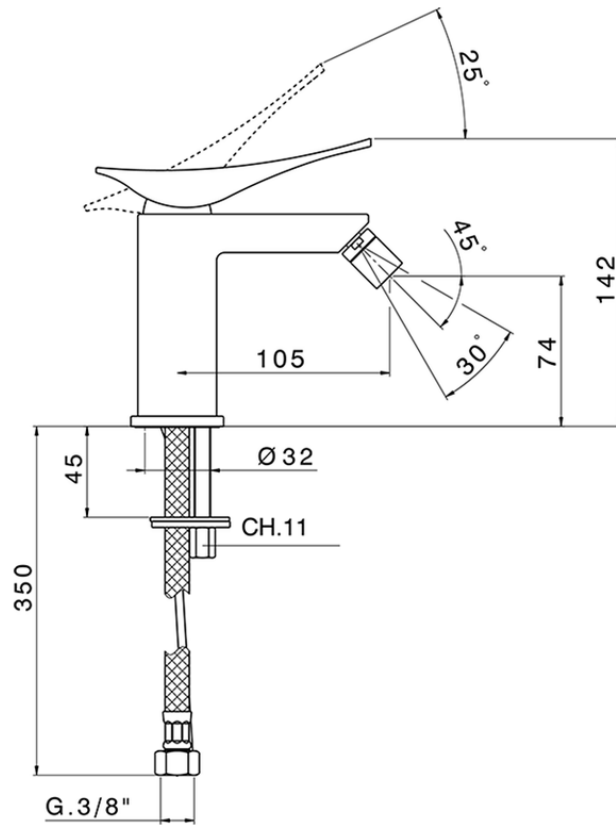

Single lever bidet mixer ROADSTER ACCENT_RA000560

RA000560

<https://en.cisal.it/single-lever-bidet-mixer-roadster-accent-ra000560>

2026-05-17