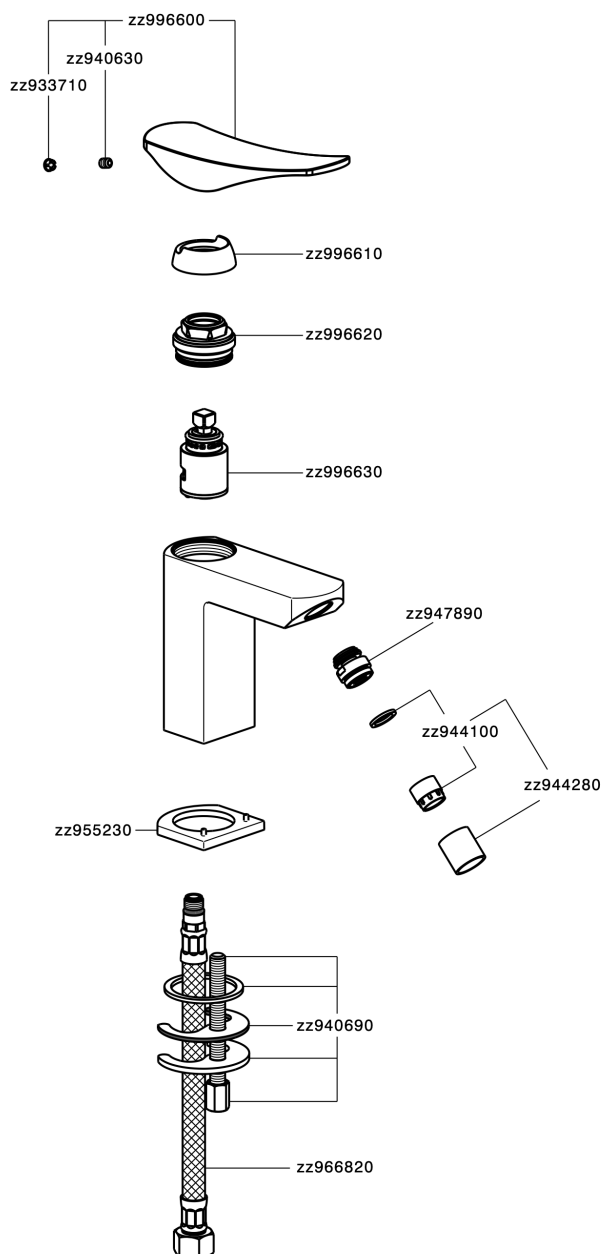

Single lever bidet mixer ROADSTER ACCENT_RA000560

MODEL **RA000560**

Single lever bidet mixer, without pop up waste, G.3/8"
Stainless Steel Flexible

AVAILABLE FINISHINGS

-  **21** 21 Chrome
-  **2B** 2B Polished Nickel
-  **2F** 2F Brushed Nickel
-  **2Q** 2Q Black Titanium
-  **40** 40 Matt Black
-  **4Q** 4Q Matt White

CHARACTERISTICS

Cartridge Spare Parts **ZZ99663000**

25 mm Cartridge

Single lever bidet mixer ROADSTER ACCENT_RA000560

RA000560

<https://en.cisal.it/single-lever-bidet-mixer-roadster-accent-ra000560>

2026-04-27