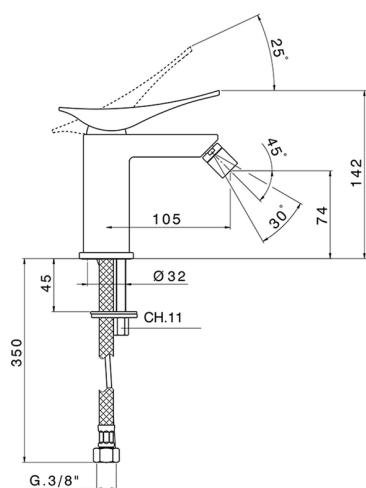

Single lever bidet mixer ROADSTER ACCENT_RA000560

MODEL **RA000560**

Single lever bidet mixer, without pop up waste, G.3/8"
Stainless Steel Flexible

AVAILABLE FINISHINGS

-  **21** 21 Chrome
-  **2B** 2B Polished Nickel
-  **2F** 2F Brushed Nickel
-  **2Q** 2Q Black Titanium
-  **40** 40 Matt Black
-  **4Q** 4Q Matt White

CHARACTERISTICS

Cartridge Spare Parts **ZZ99663000**

25 mm Cartridge

Single lever bidet mixer ROADSTER ACCENT_RA000560

RA000560

<https://en.cisal.it/single-lever-bidet-mixer-roadster-accent-ra000560>

2026-05-17