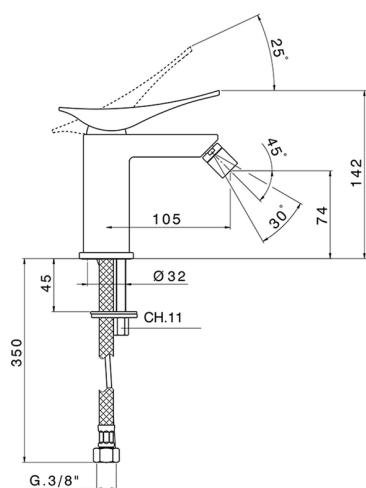

Single lever bidet mixer ROADSTER ACCENT_RA000560

MODEL **RA000560**

Single lever bidet mixer, without pop up waste, G.3/8"
Stainless Steel Flexible

AVAILABLE FINISHINGS

-  **21** 21 Chrome
-  **2B** 2B Polished Nickel
-  **2F** 2F Brushed Nickel
-  **2Q** 2Q Black Titanium
-  **40** 40 Matt Black
-  **4Q** 4Q Matt White

CHARACTERISTICS

Cartridge Spare Parts **ZZ99663000**

25 mm Cartridge

Single lever bidet mixer ROADSTER ACCENT_RA000560

RA000560

<https://en.cisal.it/single-lever-bidet-mixer-roadster-accent-ra000560>

2026-04-27