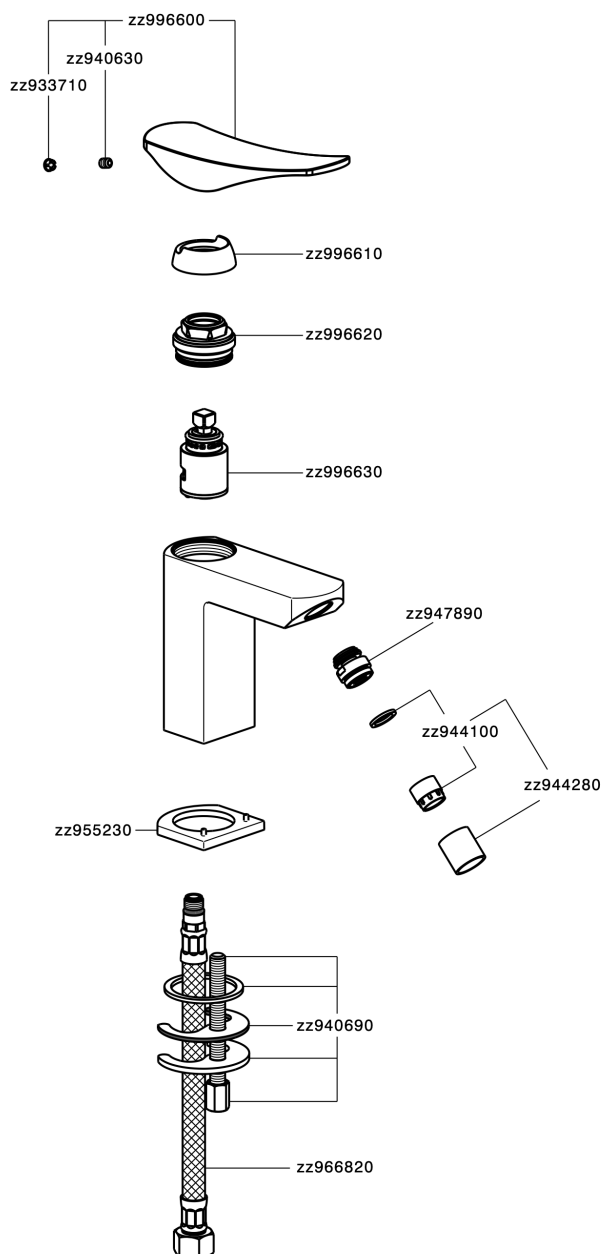

Single lever bidet mixer ROADSTER ACCENT_RA000560

MODEL **RA000560**

Single lever bidet mixer, without pop up waste, G.3/8"
Stainless Steel Flexible

AVAILABLE FINISHINGS

-  **21** 21 Chrome
-  **2B** 2B Polished Nickel
-  **2F** 2F Brushed Nickel
-  **2Q** 2Q Black Titanium
-  **40** 40 Matt Black
-  **4Q** 4Q Matt White

CHARACTERISTICS

Cartridge Spare Parts **ZZ99663000**

25 mm Cartridge

Single lever bidet mixer ROADSTER ACCENT_RA000560

RA000560

<https://en.cisal.it/single-lever-bidet-mixer-roadster-accent-ra000560>

2026-05-17