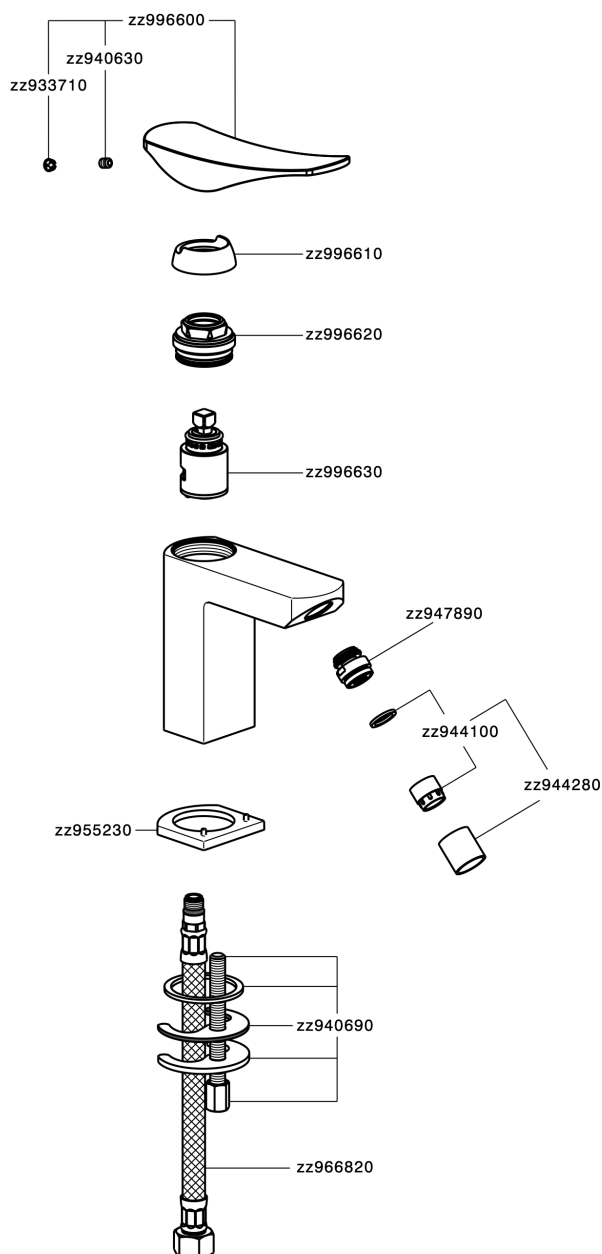

## Single lever bidet mixer ROADSTER ACCENT\_RA000560

RA000560

<https://en.cisal.it/single-lever-bidet-mixer-roadster-accent-ra000560>

2026-05-17