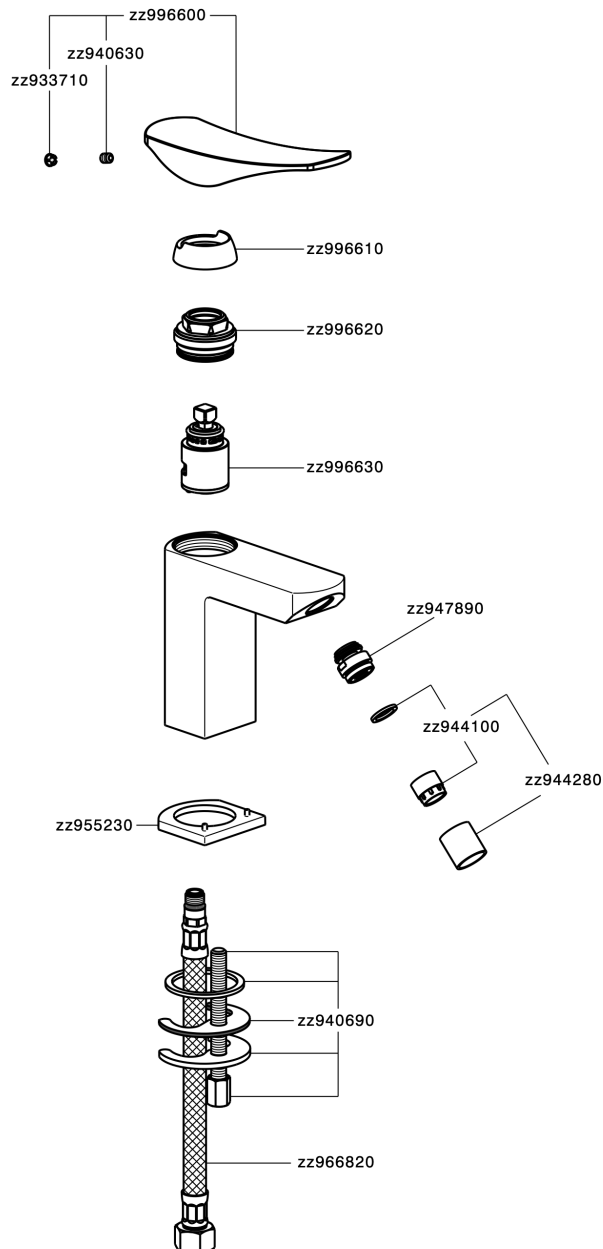

Single lever bidet mixer ROADSTER ACCENT_RA000560

RA000560

<https://en.cisal.it/single-lever-bidet-mixer-roadster-accent-ra000560>

2026-04-06