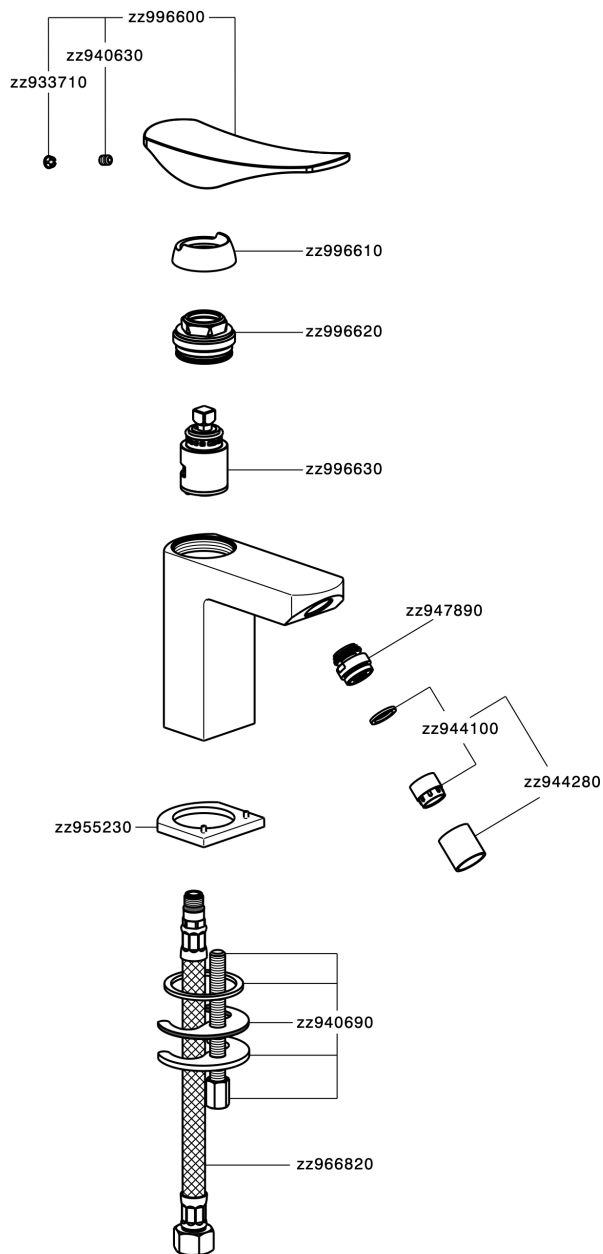

Single lever bidet mixer ROADSTER ACCENT_RA000560

MODEL **RA000560**

Single lever bidet mixer, without pop up waste, G.3/8"
Stainless Steel Flexible

AVAILABLE FINISHINGS

-  **21** 21 Chrome
-  **2B** 2B Polished Nickel
-  **2F** 2F Brushed Nickel
-  **2Q** 2Q Black Titanium
-  **40** 40 Matt Black
-  **4Q** 4Q Matt White

CHARACTERISTICS

Cartridge Spare Parts **ZZ99663000**

25 mm Cartridge

Single lever bidet mixer ROADSTER ACCENT_RA000560

RA000560

<https://en.cisal.it/single-lever-bidet-mixer-roadster-accent-ra000560>

2026-04-08