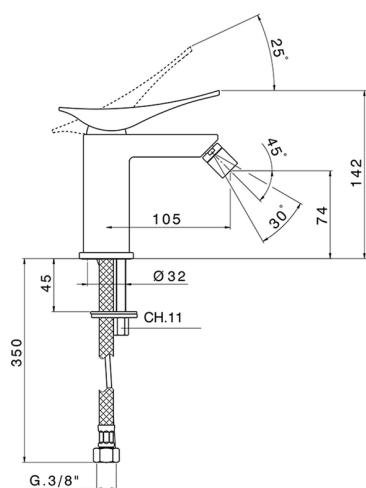

Single lever bidet mixer ROADSTER ACCENT_RA000560

MODEL **RA000560**

Single lever bidet mixer, without pop up waste, G.3/8"
Stainless Steel Flexible

AVAILABLE FINISHINGS

-  **21** 21 Chrome
-  **2B** 2B Polished Nickel
-  **2F** 2F Brushed Nickel
-  **2Q** 2Q Black Titanium
-  **40** 40 Matt Black
-  **4Q** 4Q Matt White

CHARACTERISTICS

Cartridge Spare Parts **ZZ99663000**

25 mm Cartridge

Single lever bidet mixer ROADSTER ACCENT_RA000560

RA000560

<https://en.cisal.it/single-lever-bidet-mixer-roadster-accent-ra000560>

2026-04-08