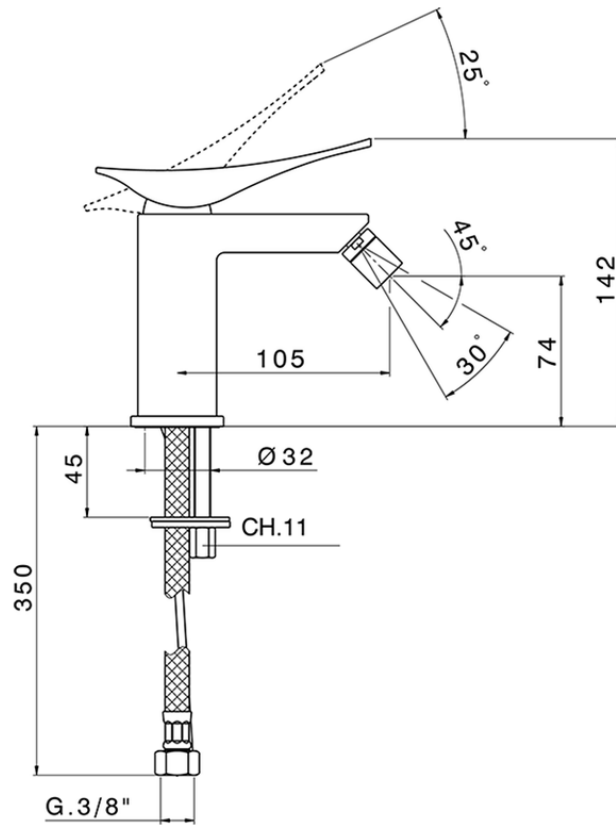

## Single lever bidet mixer ROADSTER ACCENT\_RA000560

RA000560

<https://en.cisal.it/single-lever-bidet-mixer-roadster-accent-ra000560>

2026-06-14