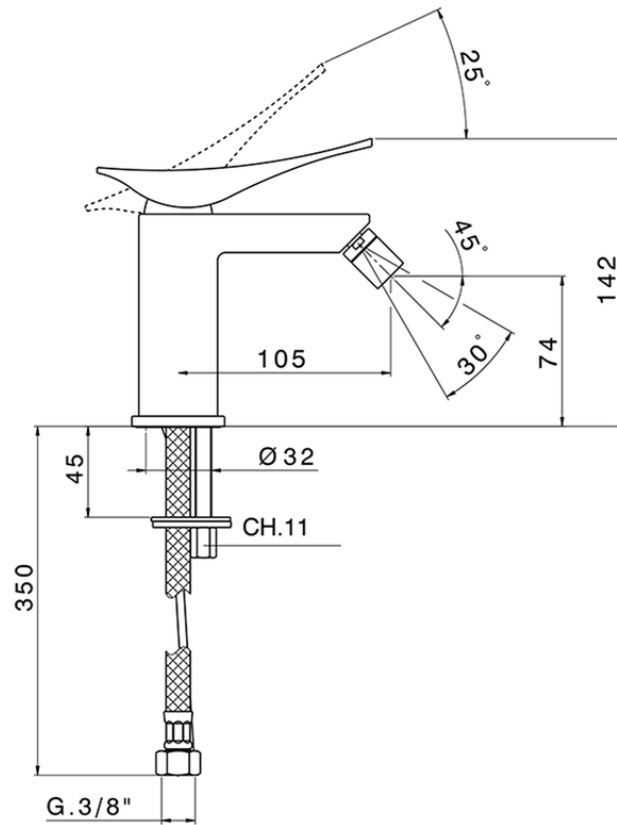

Single lever bidet mixer ROADSTER ACCENT_RA000560

RA000560

<https://en.cisal.it/single-lever-bidet-mixer-roadster-accent-ra000560>

2026-04-27