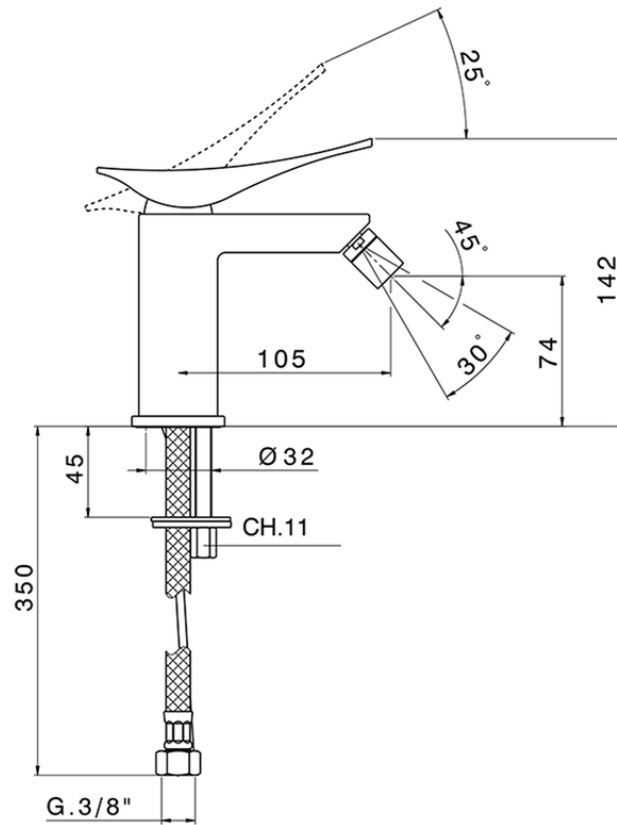

Single lever bidet mixer ROADSTER ACCENT_RA000560

RA000560

<https://en.cisal.it/single-lever-bidet-mixer-roadster-accent-ra000560>

2026-05-17