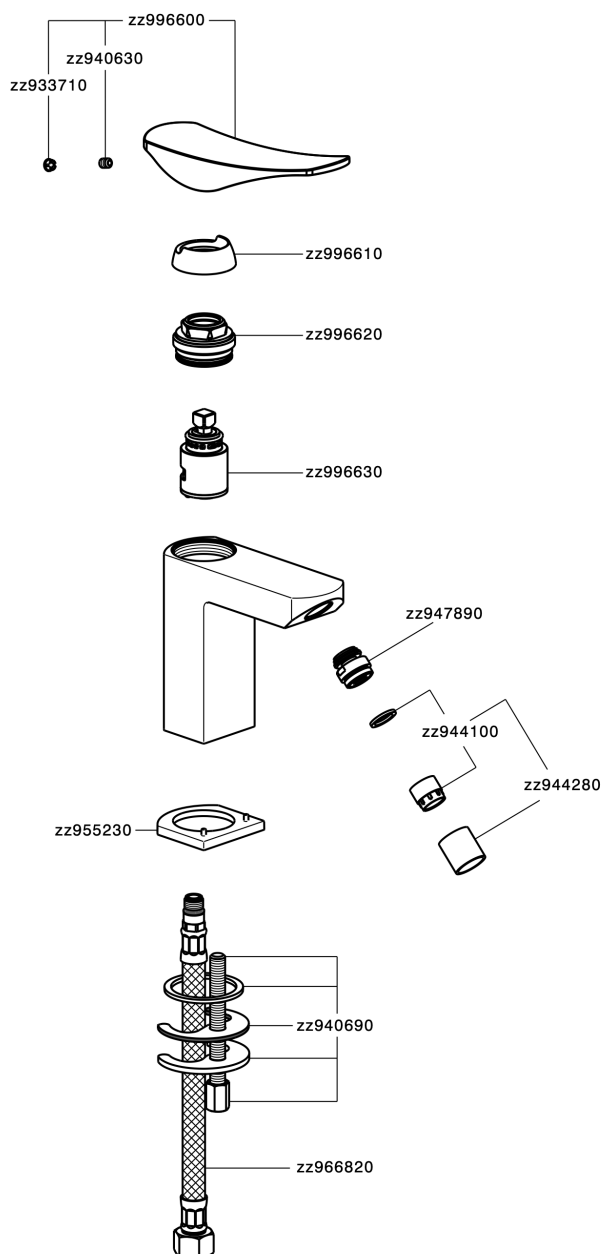

Single lever bidet mixer ROADSTER ACCENT_RA000560

RA000560

<https://en.cisal.it/single-lever-bidet-mixer-roadster-accent-ra000560>

2026-04-30