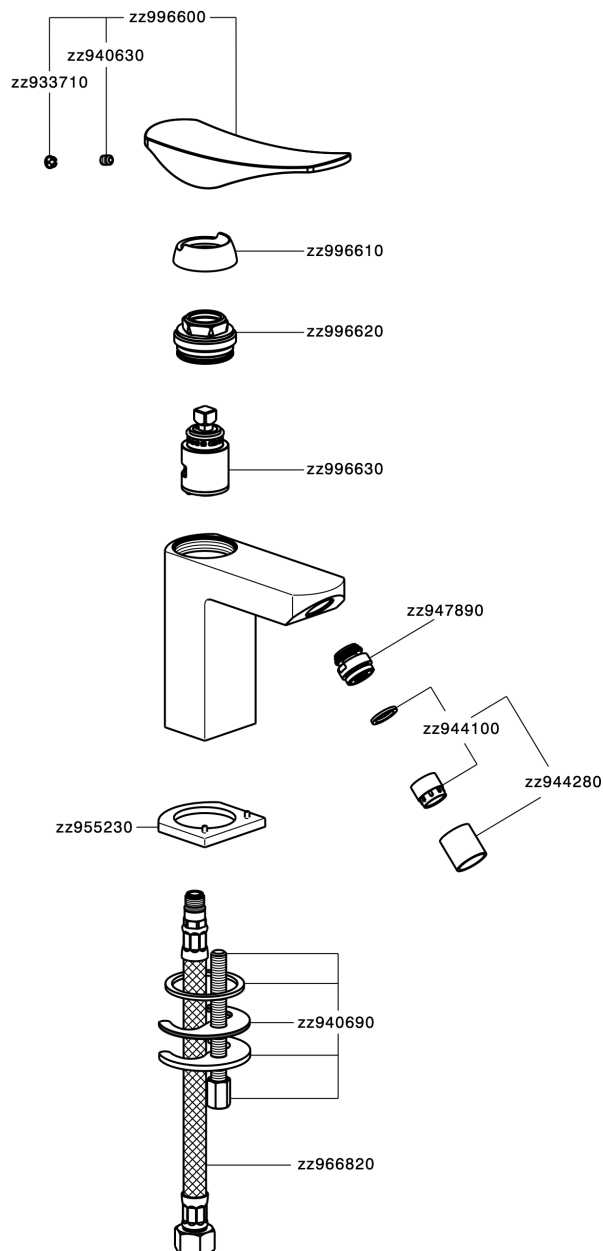

## Single lever bidet mixer ROADSTER ACCENT\_RA000560

MODEL **RA000560**

Single lever bidet mixer, without pop up waste, G.3/8"  
Stainless Steel Flexible

### CHARACTERISTICS

Cartridge Spare Parts **ZZ99663000**

**25 mm Cartridge**

## Single lever bidet mixer ROADSTER ACCENT\_RA000560

RA000560

<https://en.cisal.it/single-lever-bidet-mixer-roadster-accent-ra000560>

2026-04-06