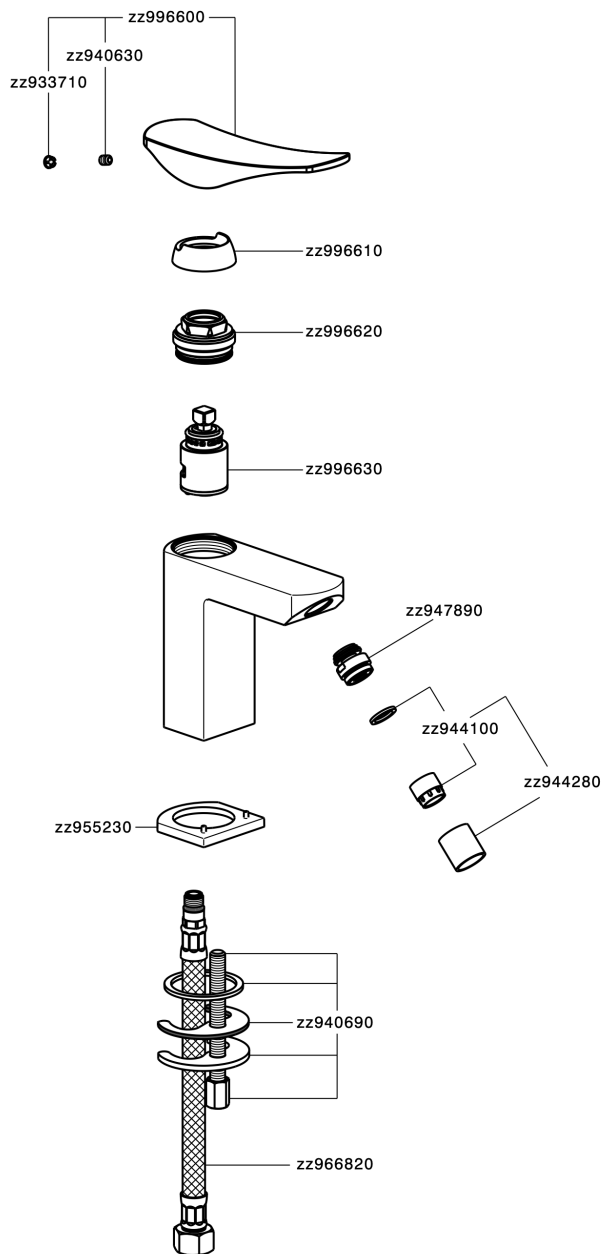

Single lever bidet mixer ROADSTER ACCENT_RA000560

RA000560

<https://en.cisal.it/single-lever-bidet-mixer-roadster-accent-ra000560>

2026-06-13