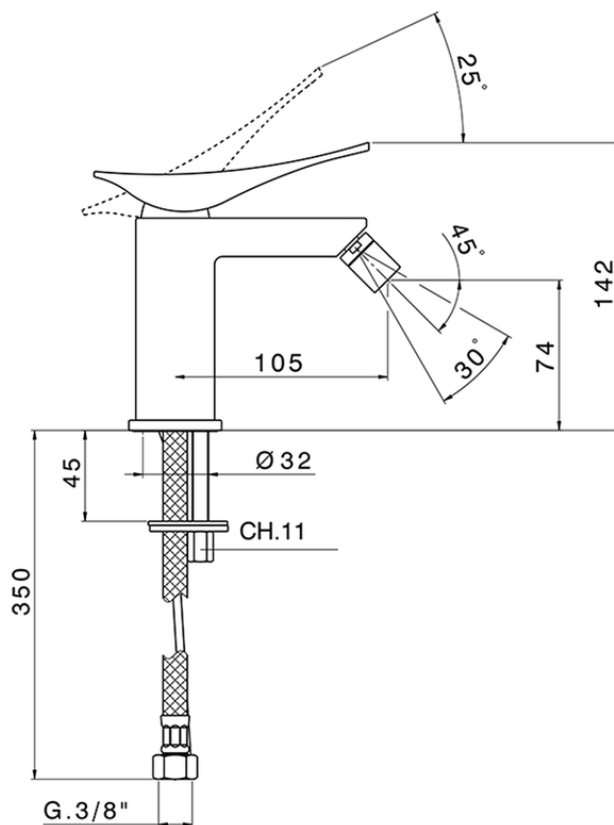

## Single lever bidet mixer ROADSTER ACCENT\_RA000560

RA000560

<https://en.cisal.it/single-lever-bidet-mixer-roadster-accent-ra000560>

2026-04-06